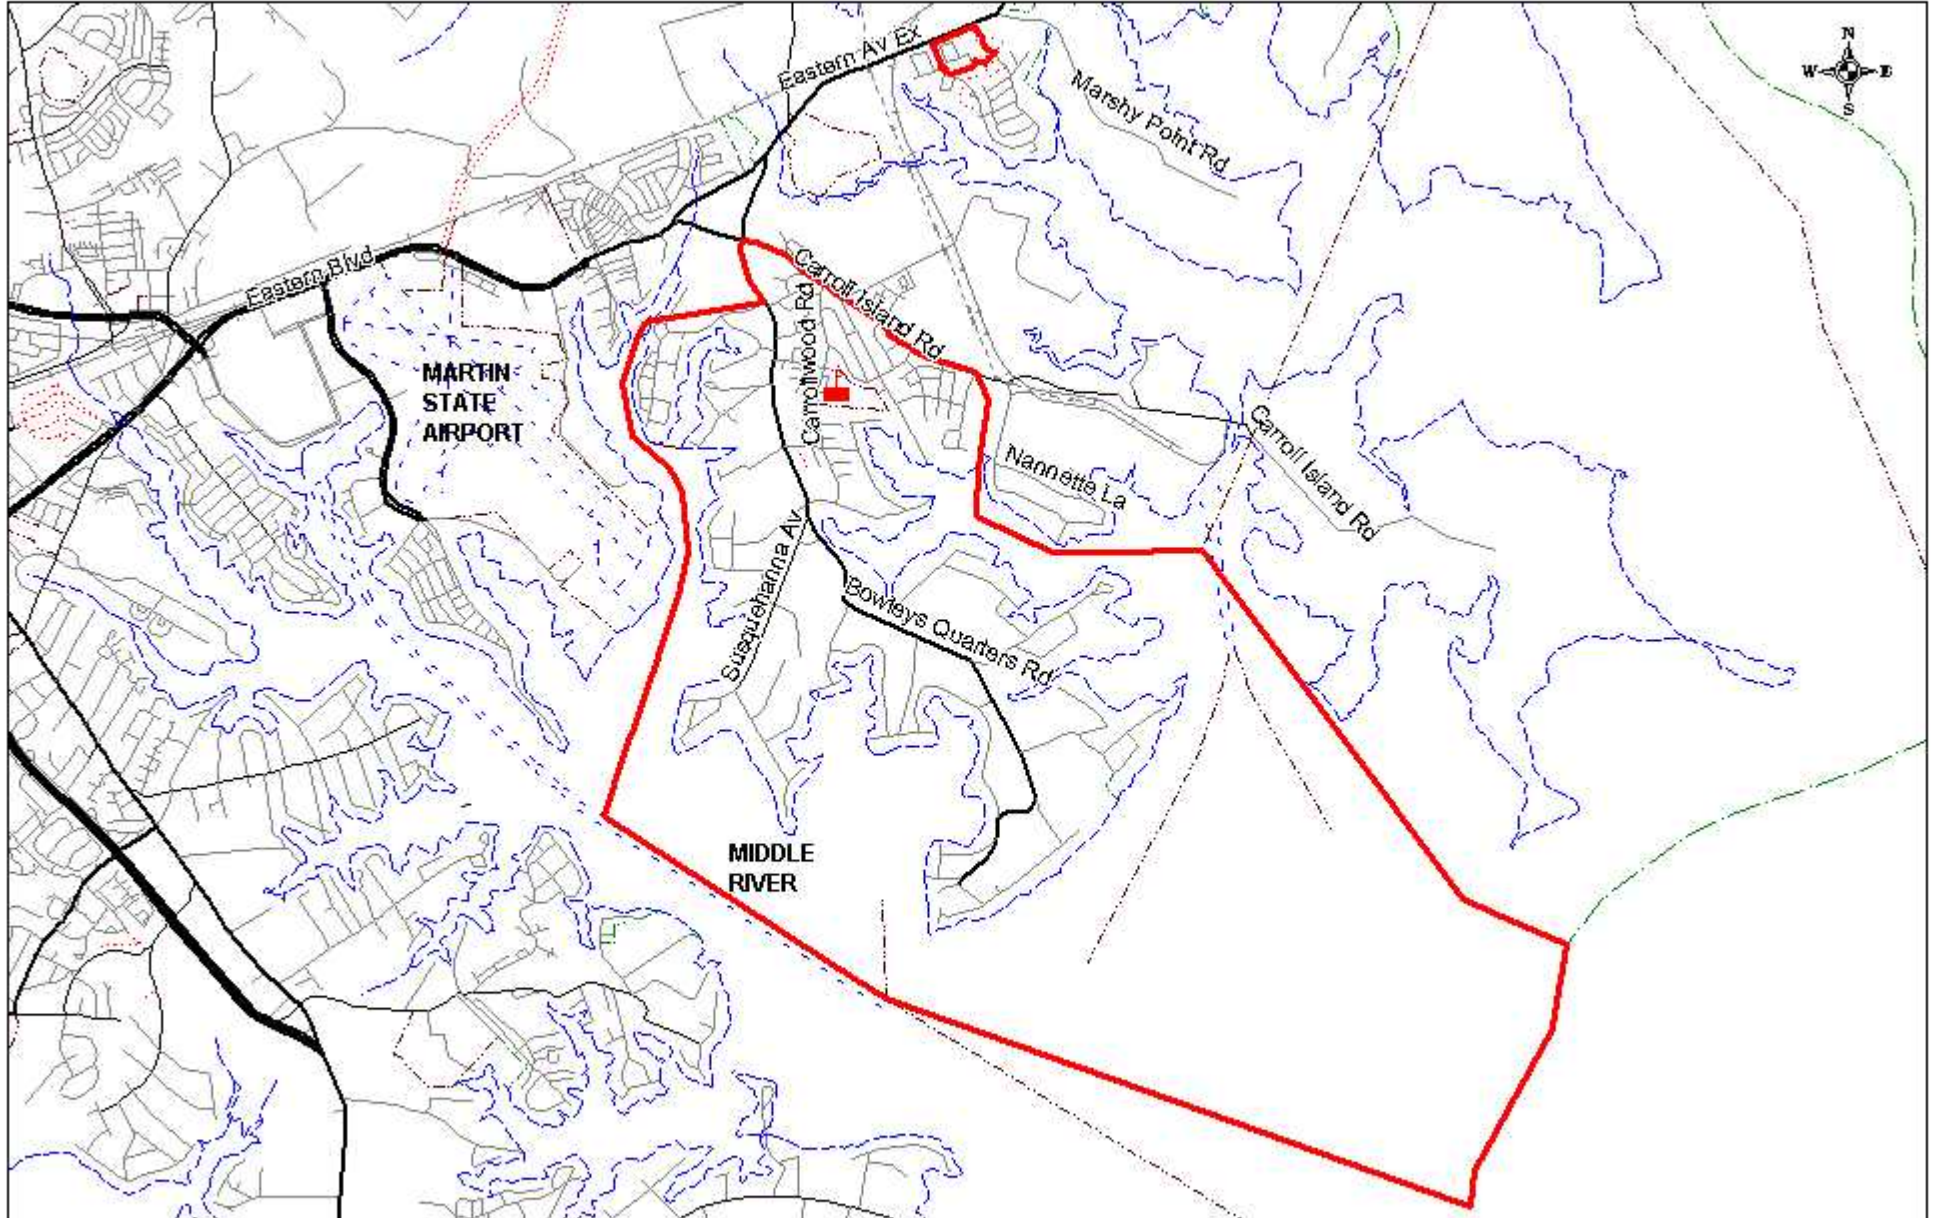

Seneca Elementary School  
545 Carrollwood Rd. Baltimore, MD 21220  
(410) 887 - 5945  
September 30, 2003 Enrollment: 425

Seneca ES  
Boundary Map 1  
Entire Boundary

Seneca Elementary School  
545 Carrollwood Rd. Baltimore, MD 21220  
(410) 887 - 5945  
September 30, 2003 Enrollment: 425

Seneca ES  
Boundary Map 2  
Northern Detail