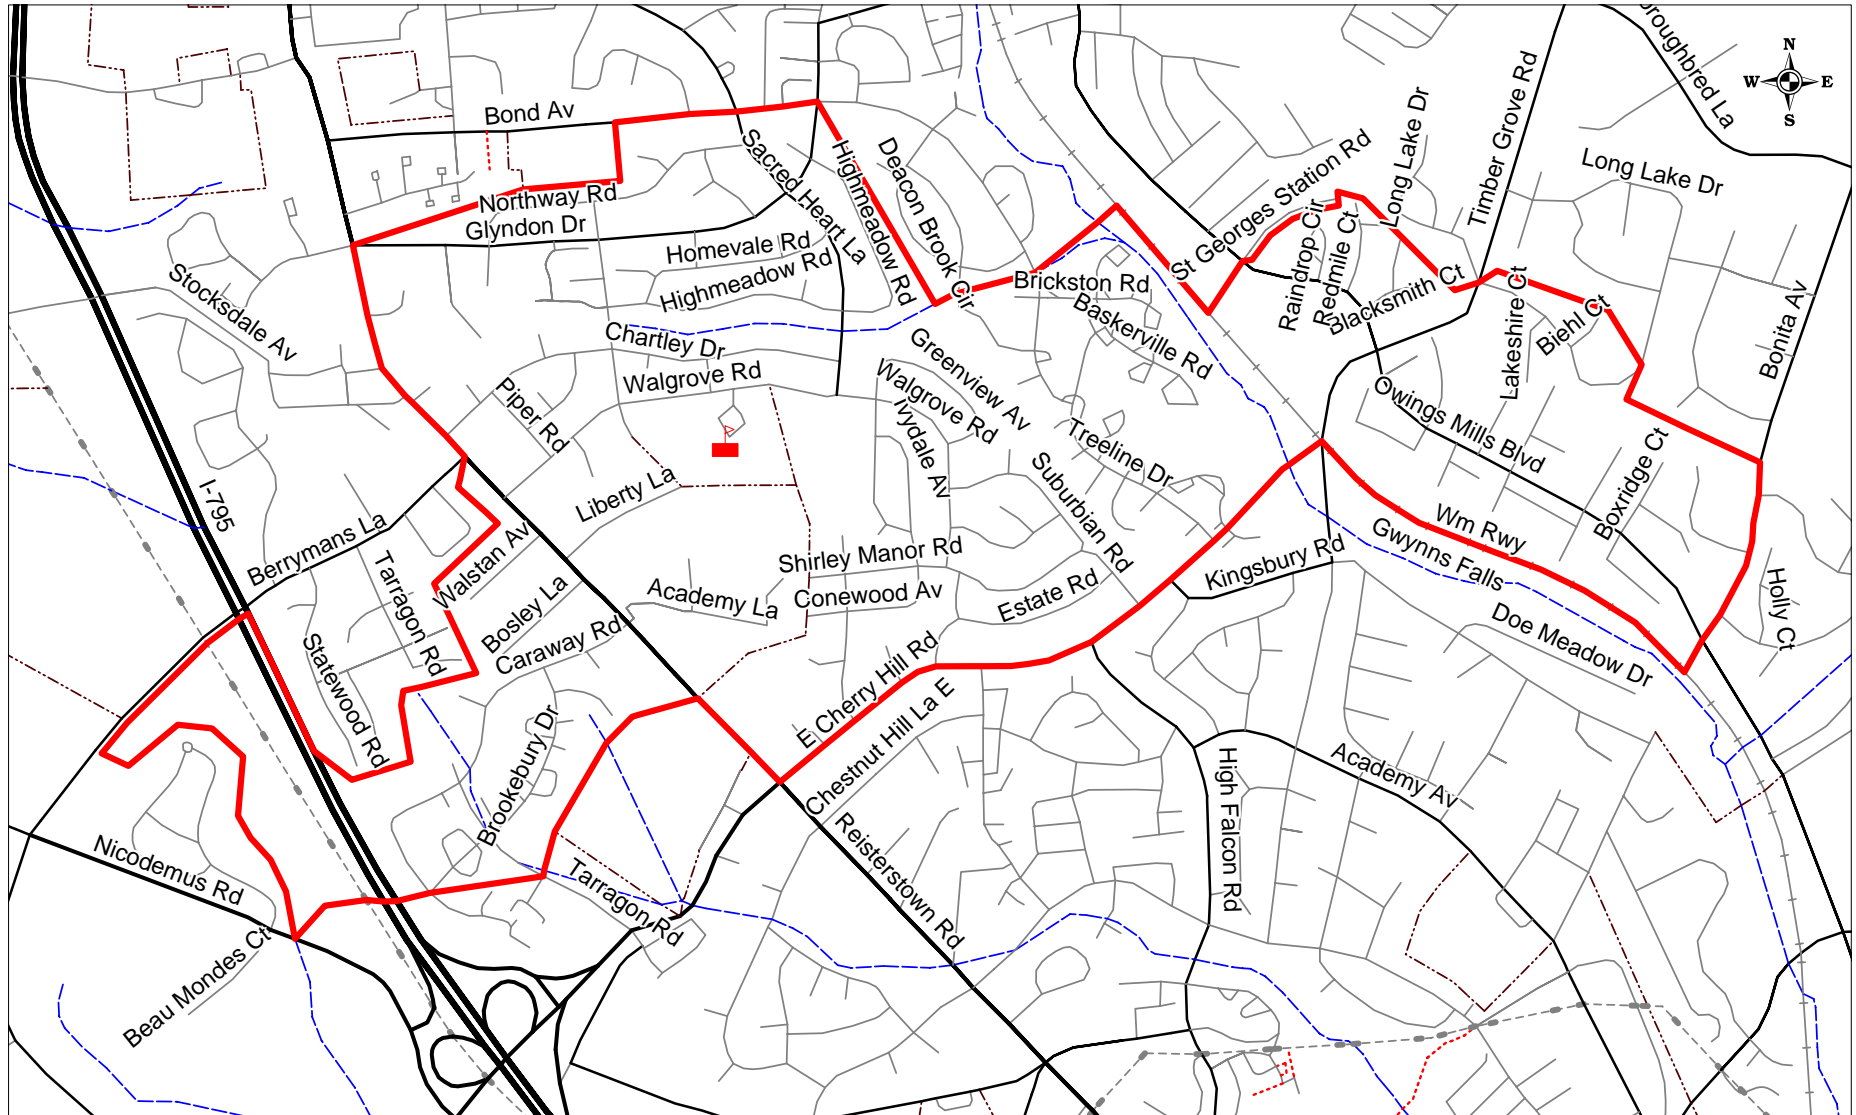

Reisterstown Elementary School
223 Walgrove Rd. Reisterstown, MD 21136
(410) 887-1133

**Prepared by the Baltimore County Public Schools
Office of Strategic Planning, November 2009**