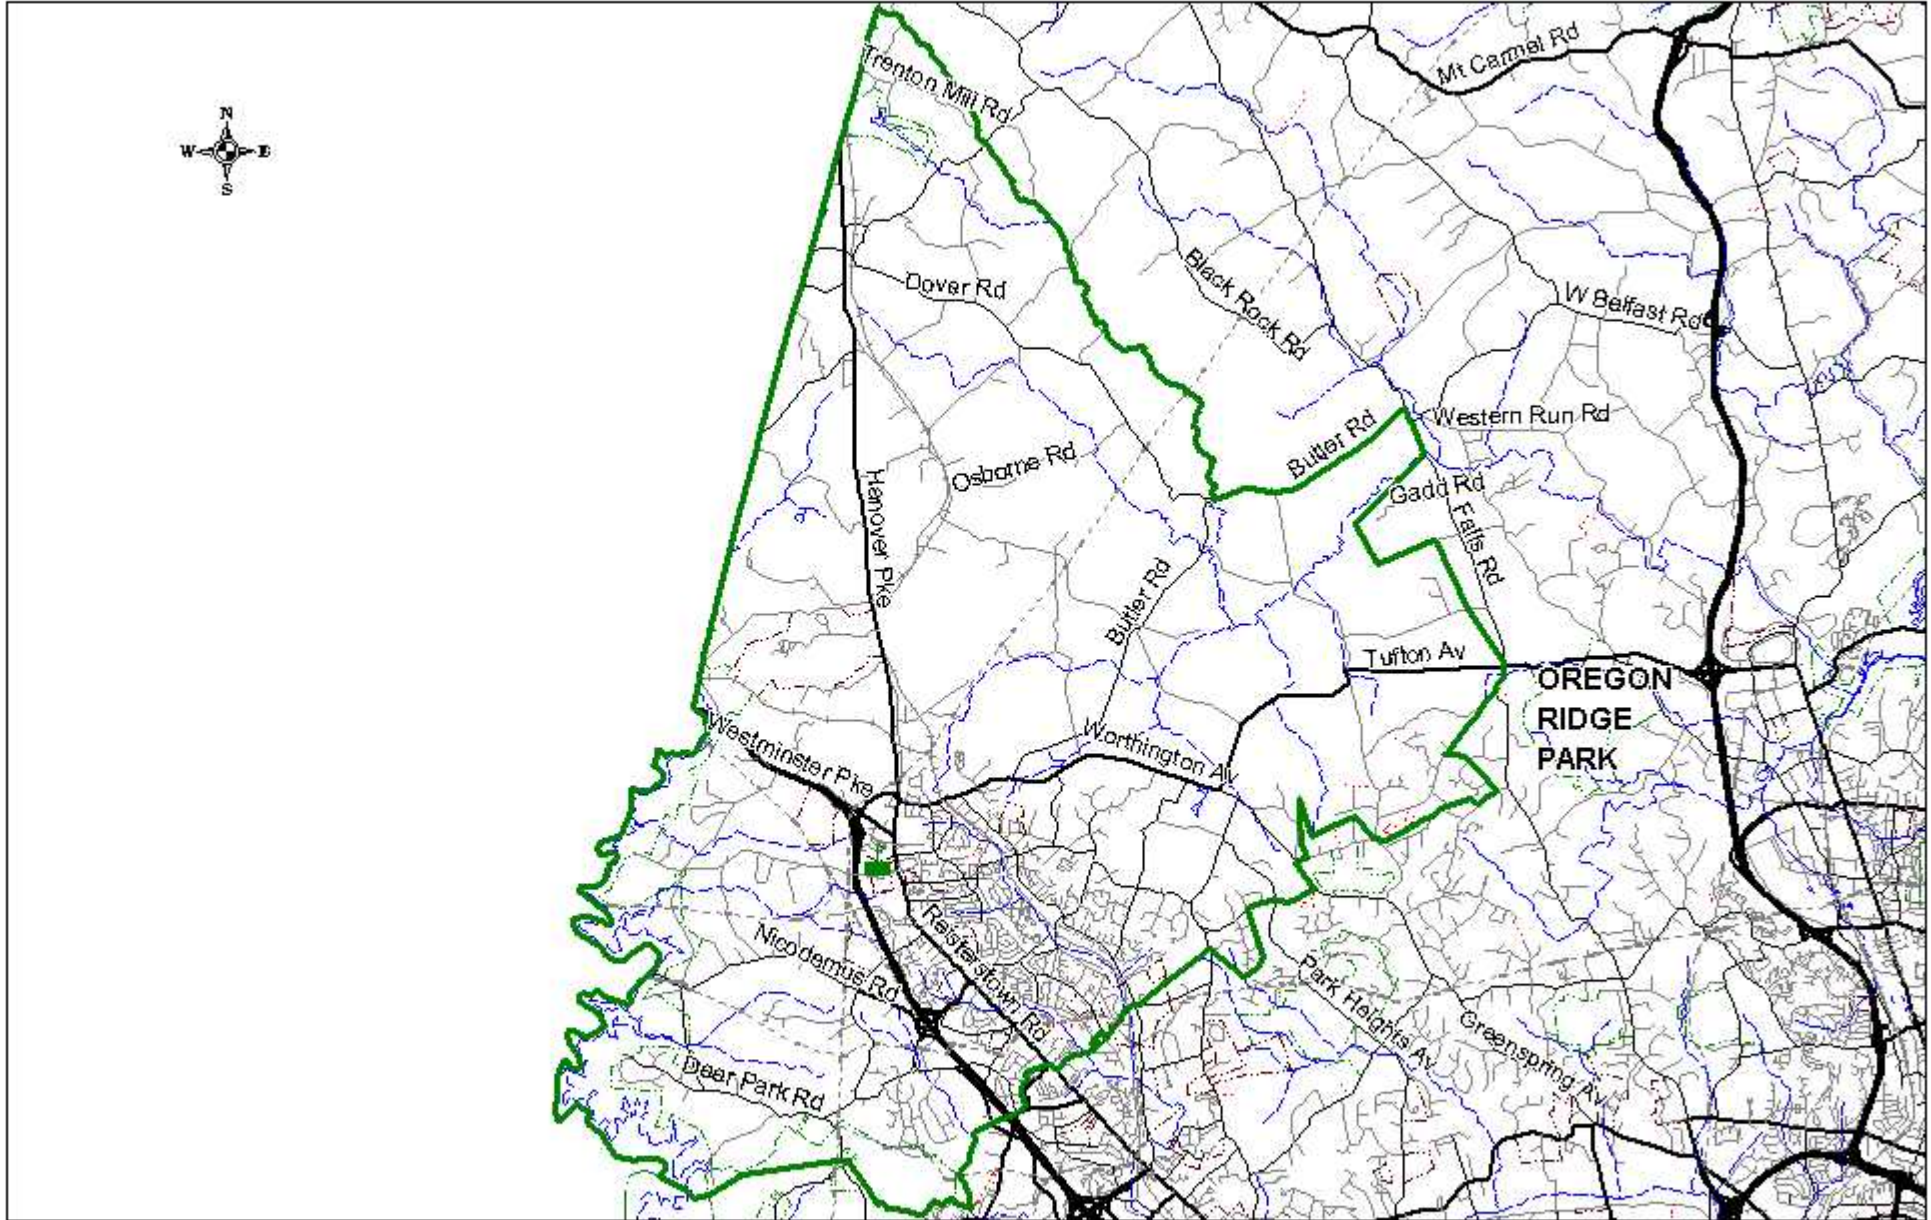

Franklin Middle School
10 Cockeysmill Rd. Reisterstown, MD 21136
(410) 887 - 1114
September 30, 2003 Enrollment: 1,444

Franklin MS
Boundary Map 1
Entire Boundary

Franklin Middle School
10 Cockeysmill Rd. Reisterstown, MD 21136
(410) 887 - 1114
September 30, 2003 Enrollment: 1,444

Franklin MS
Boundary Map 2
Southeast Detail