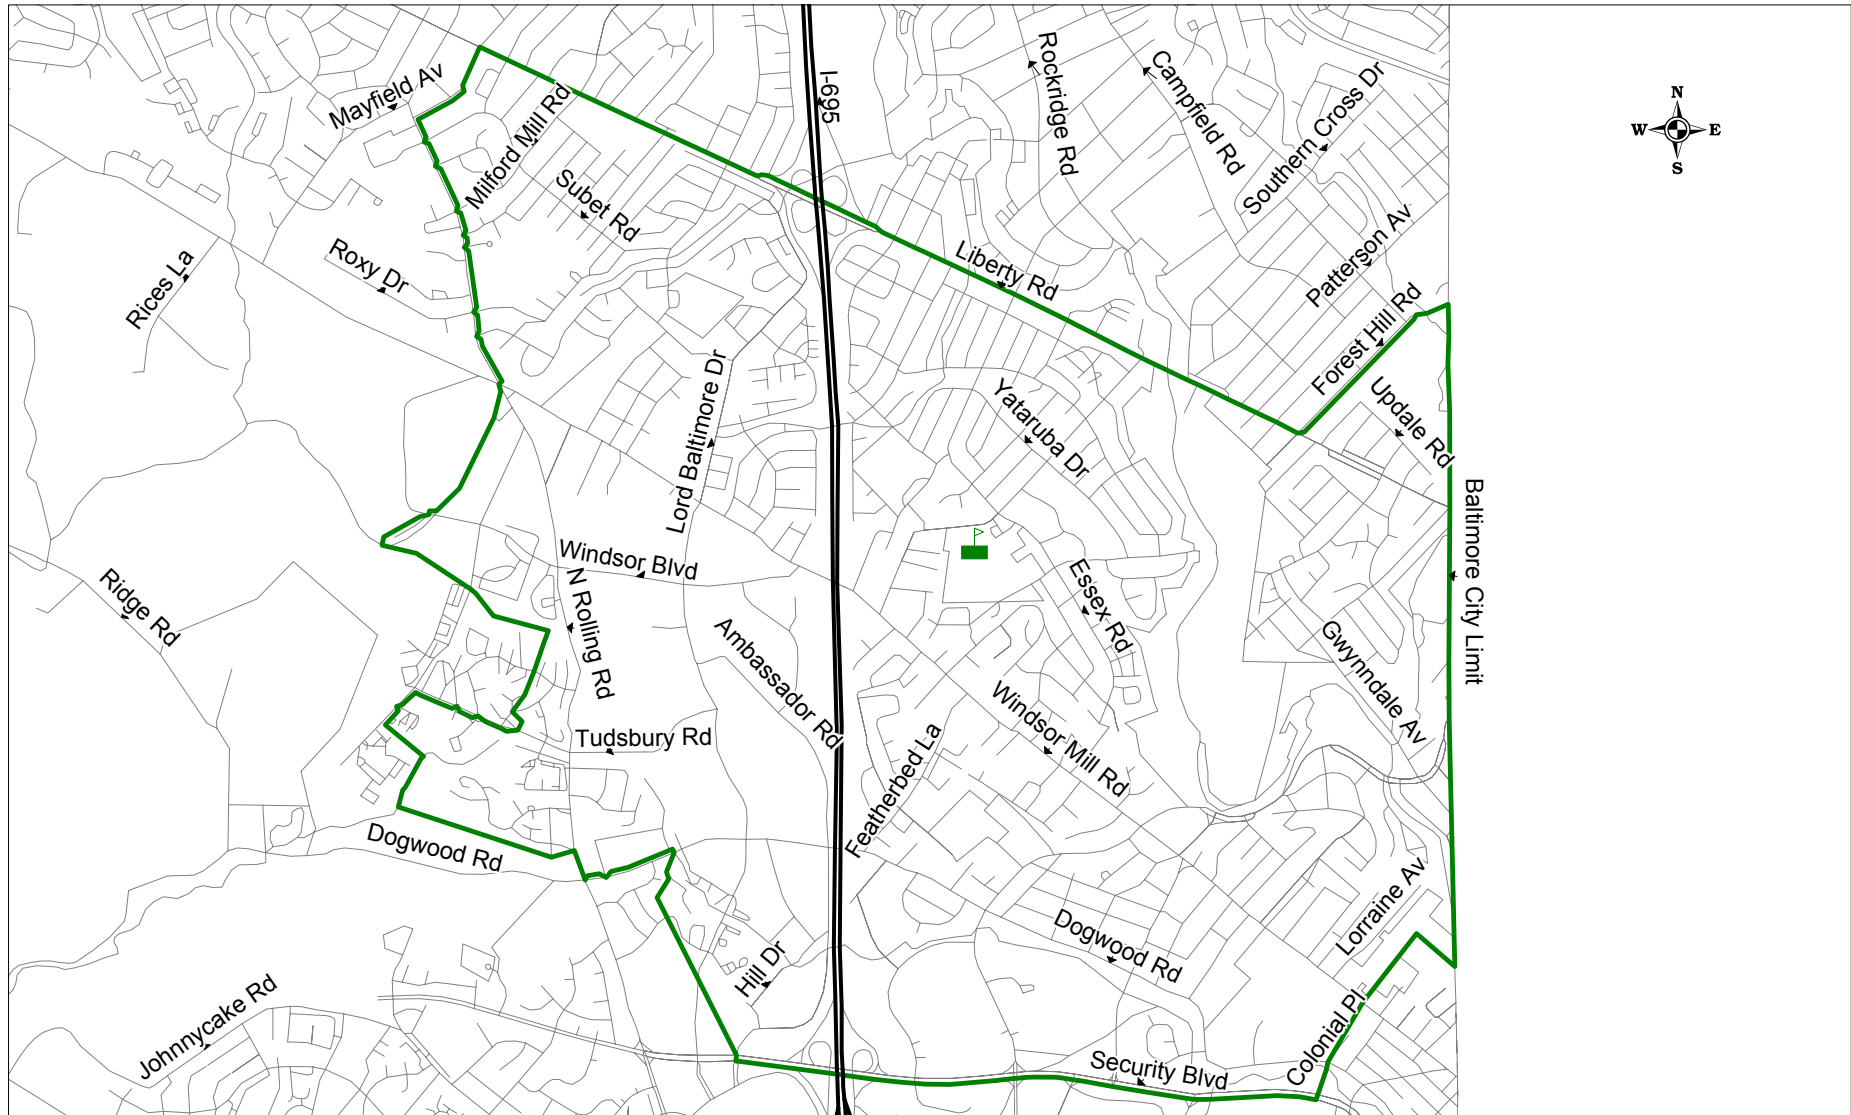

Woodlawn Middle School
3033 St. Lukes La. Baltimore, MD 21207
(410) 887- 1304

**Prepared by the Baltimore County Public Schools
Office of Strategic Planning, July 2006**