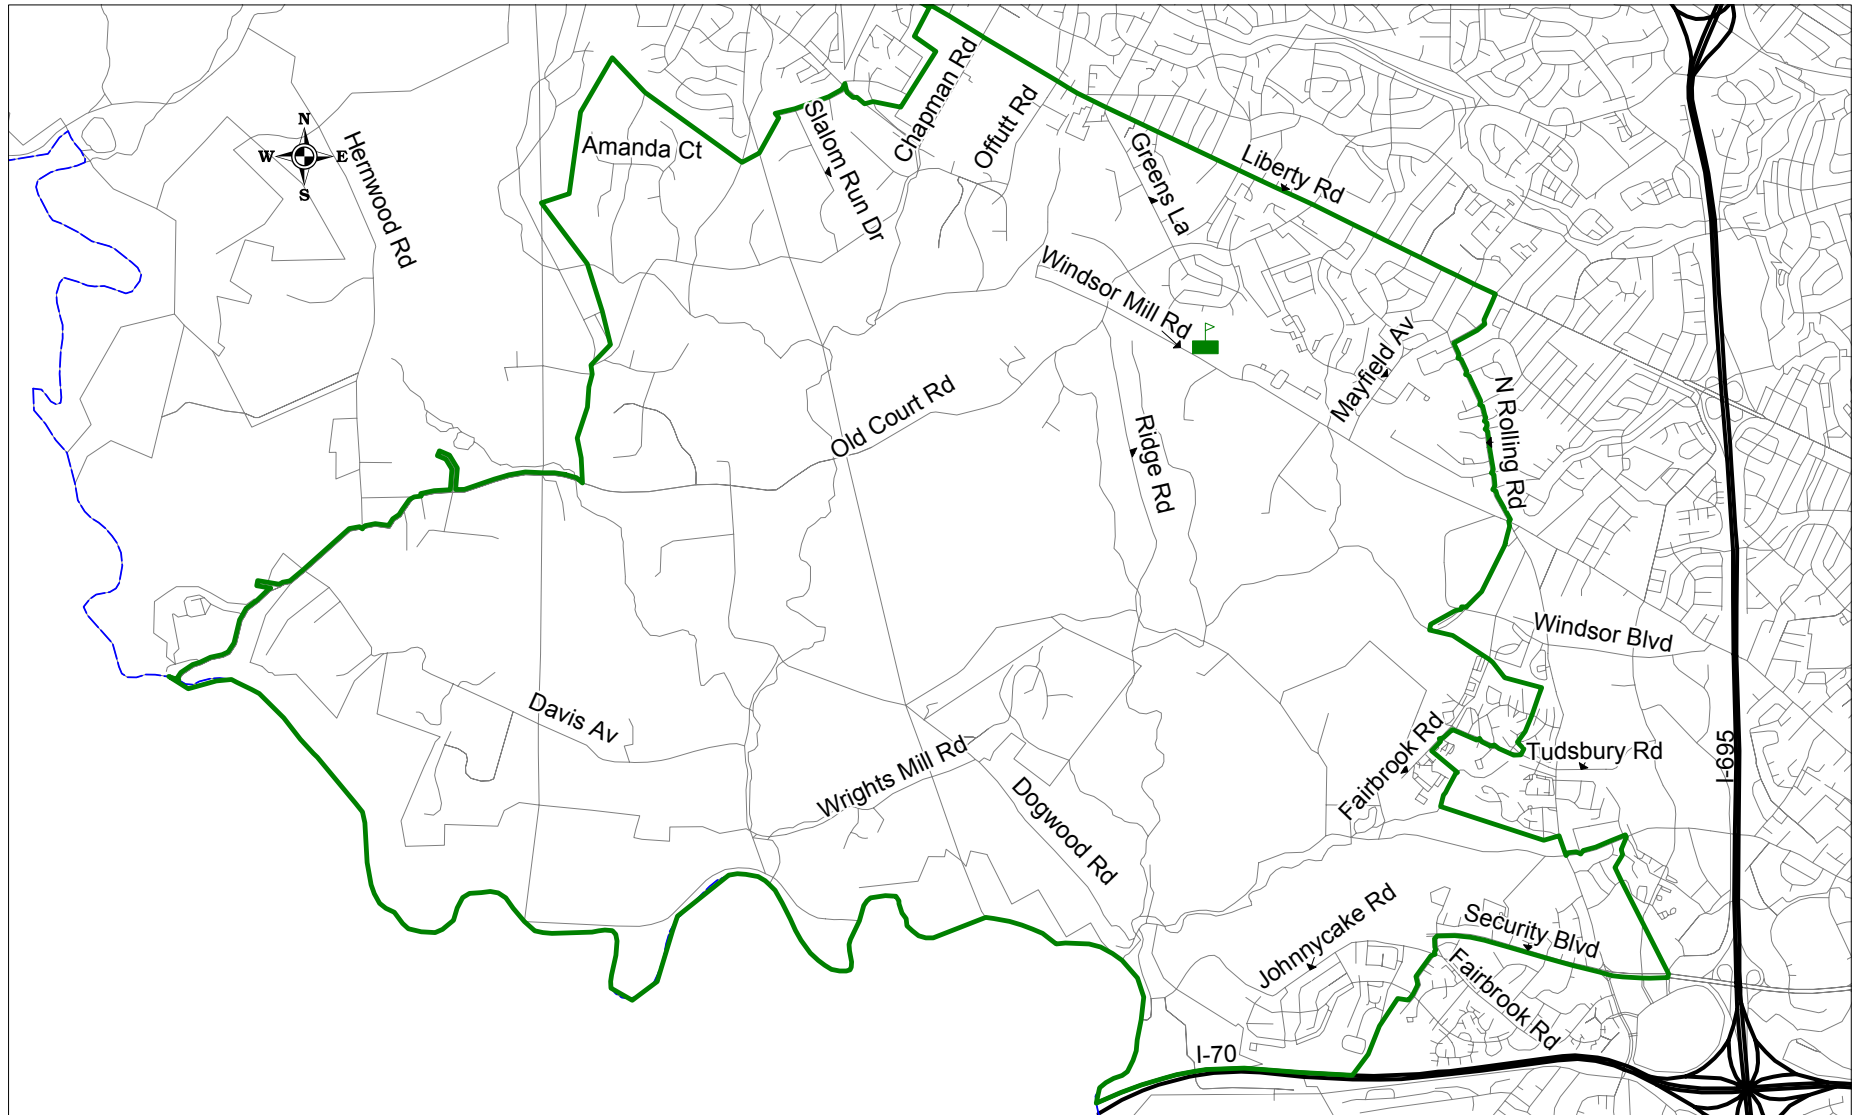

Windsor Mill Middle School (Scheduled to Open Fall 2006)
8300 Windsor Mill Rd. Baltimore, MD 21244
(410) 887- 6513 (Subject to availability while construction is completed)

**Prepared by the Baltimore County Public Schools
Office of Strategic Planning, July 2006**