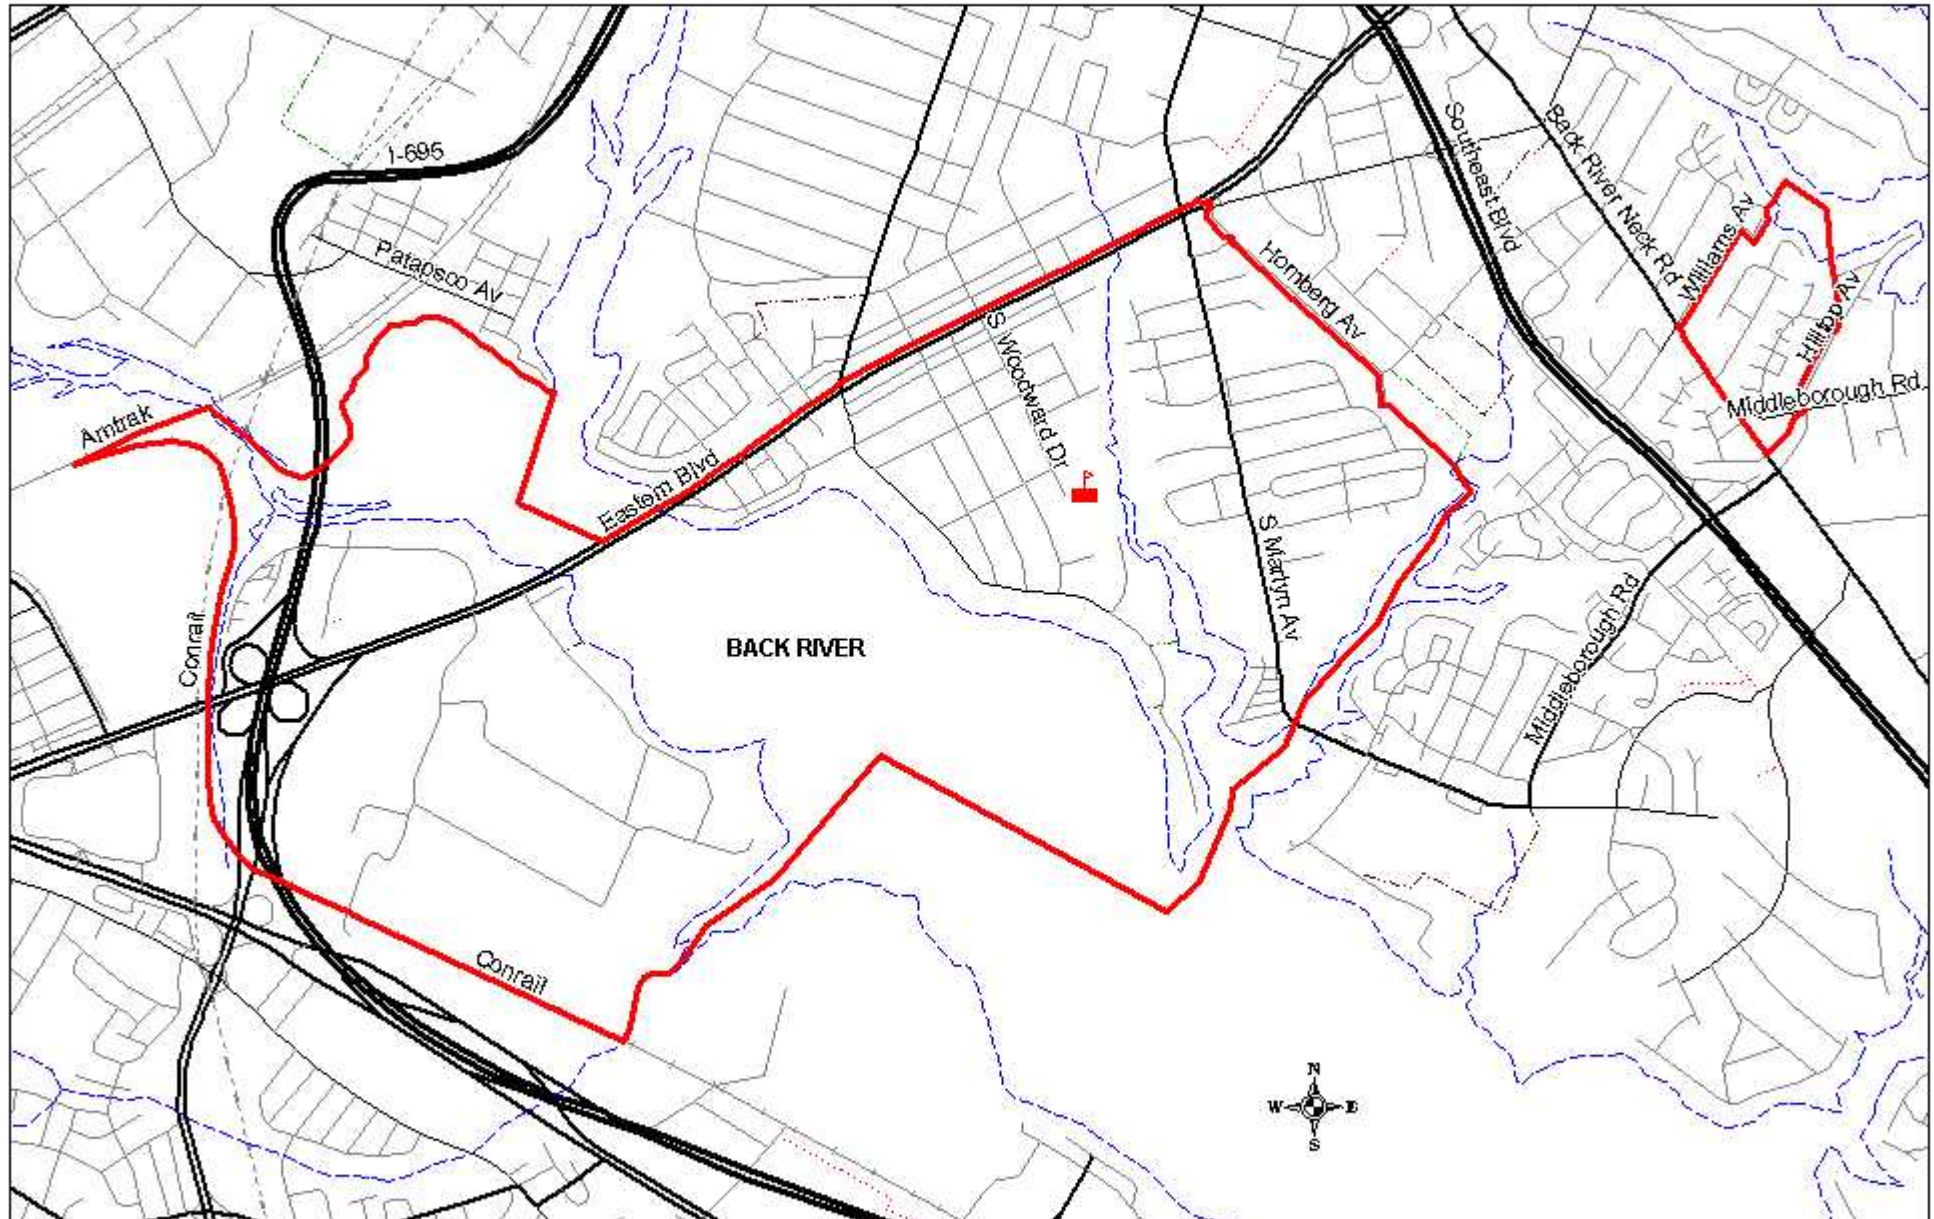

Sussex Elementary School
515 S. Woodward Dr. Baltimore, MD 21221
(410) 887 - 0182
September 30, 2003 Enrollment: 394

Sussex ES
Boundary Map 1
Entire Boundary

Sussex Elementary School
515 S. Woodward Dr. Baltimore, MD 21221
(410) 887 - 0182
September 30, 2003 Enrollment: 394

Sussex ES
Boundary Map 2
Western Detail

Sussex Elementary School
515 S. Woodward Dr. Baltimore, MD 21221
(410) 887 - 0182
September 30, 2003 Enrollment: 394

Sussex ES
Boundary Map 3
Eastern Detail