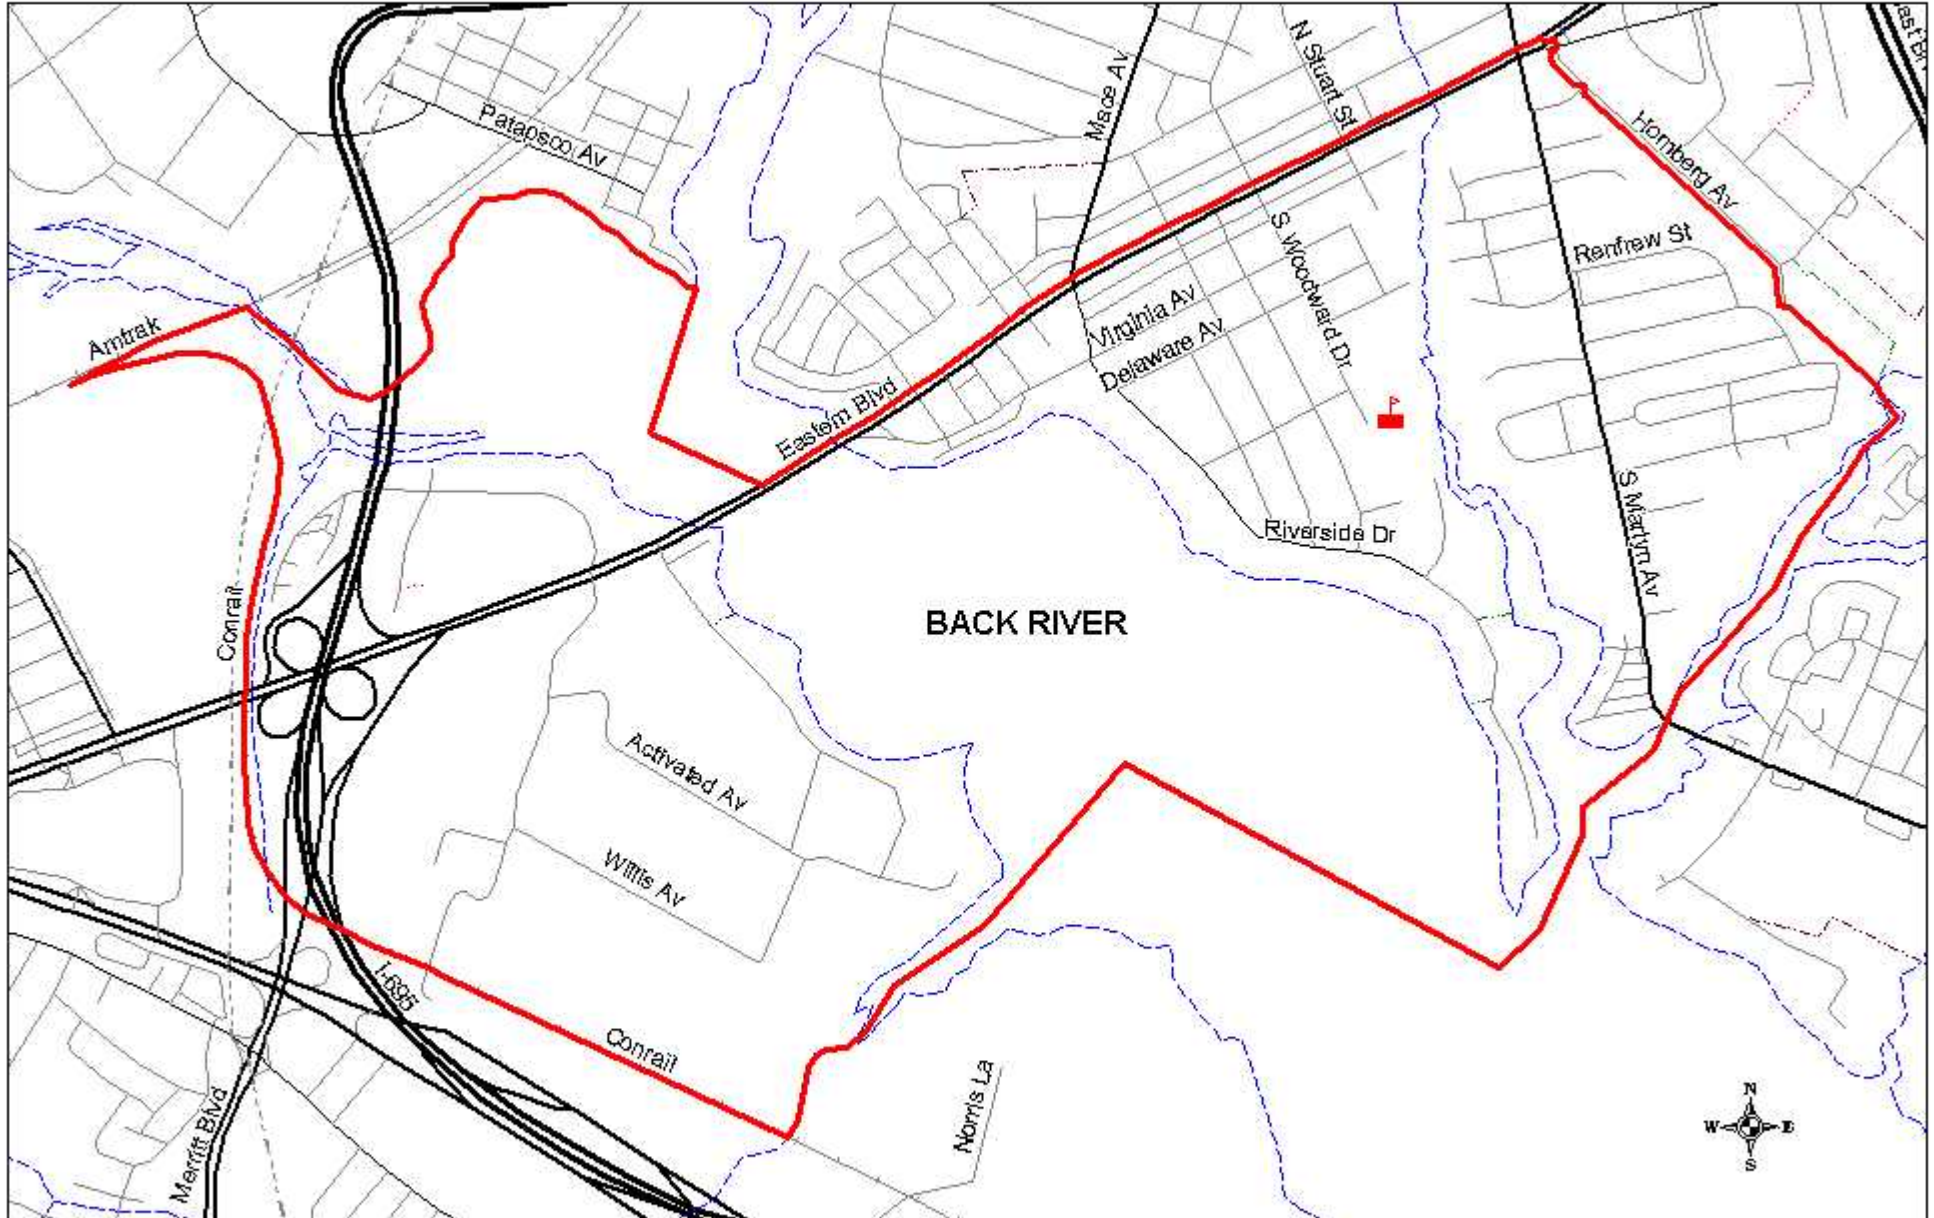

Sussex Elementary School
515 S. Woodward Dr. Baltimore, MD 21221
(410) 887 - 0182
September 30, 2003 Enrollment: 394

Sussex ES
Boundary Map 1
Entire Boundary

Sussex Elementary School
515 S. Woodward Dr. Baltimore, MD 21221
(410) 887 - 0182
September 30, 2003 Enrollment: 394

Sussex ES
Boundary Map 2
Western Detail

Sussex Elementary School
515 S. Woodward Dr. Baltimore, MD 21221
(410) 887 - 0182
September 30, 2003 Enrollment: 394

Sussex ES
Boundary Map 3
Eastern Detail