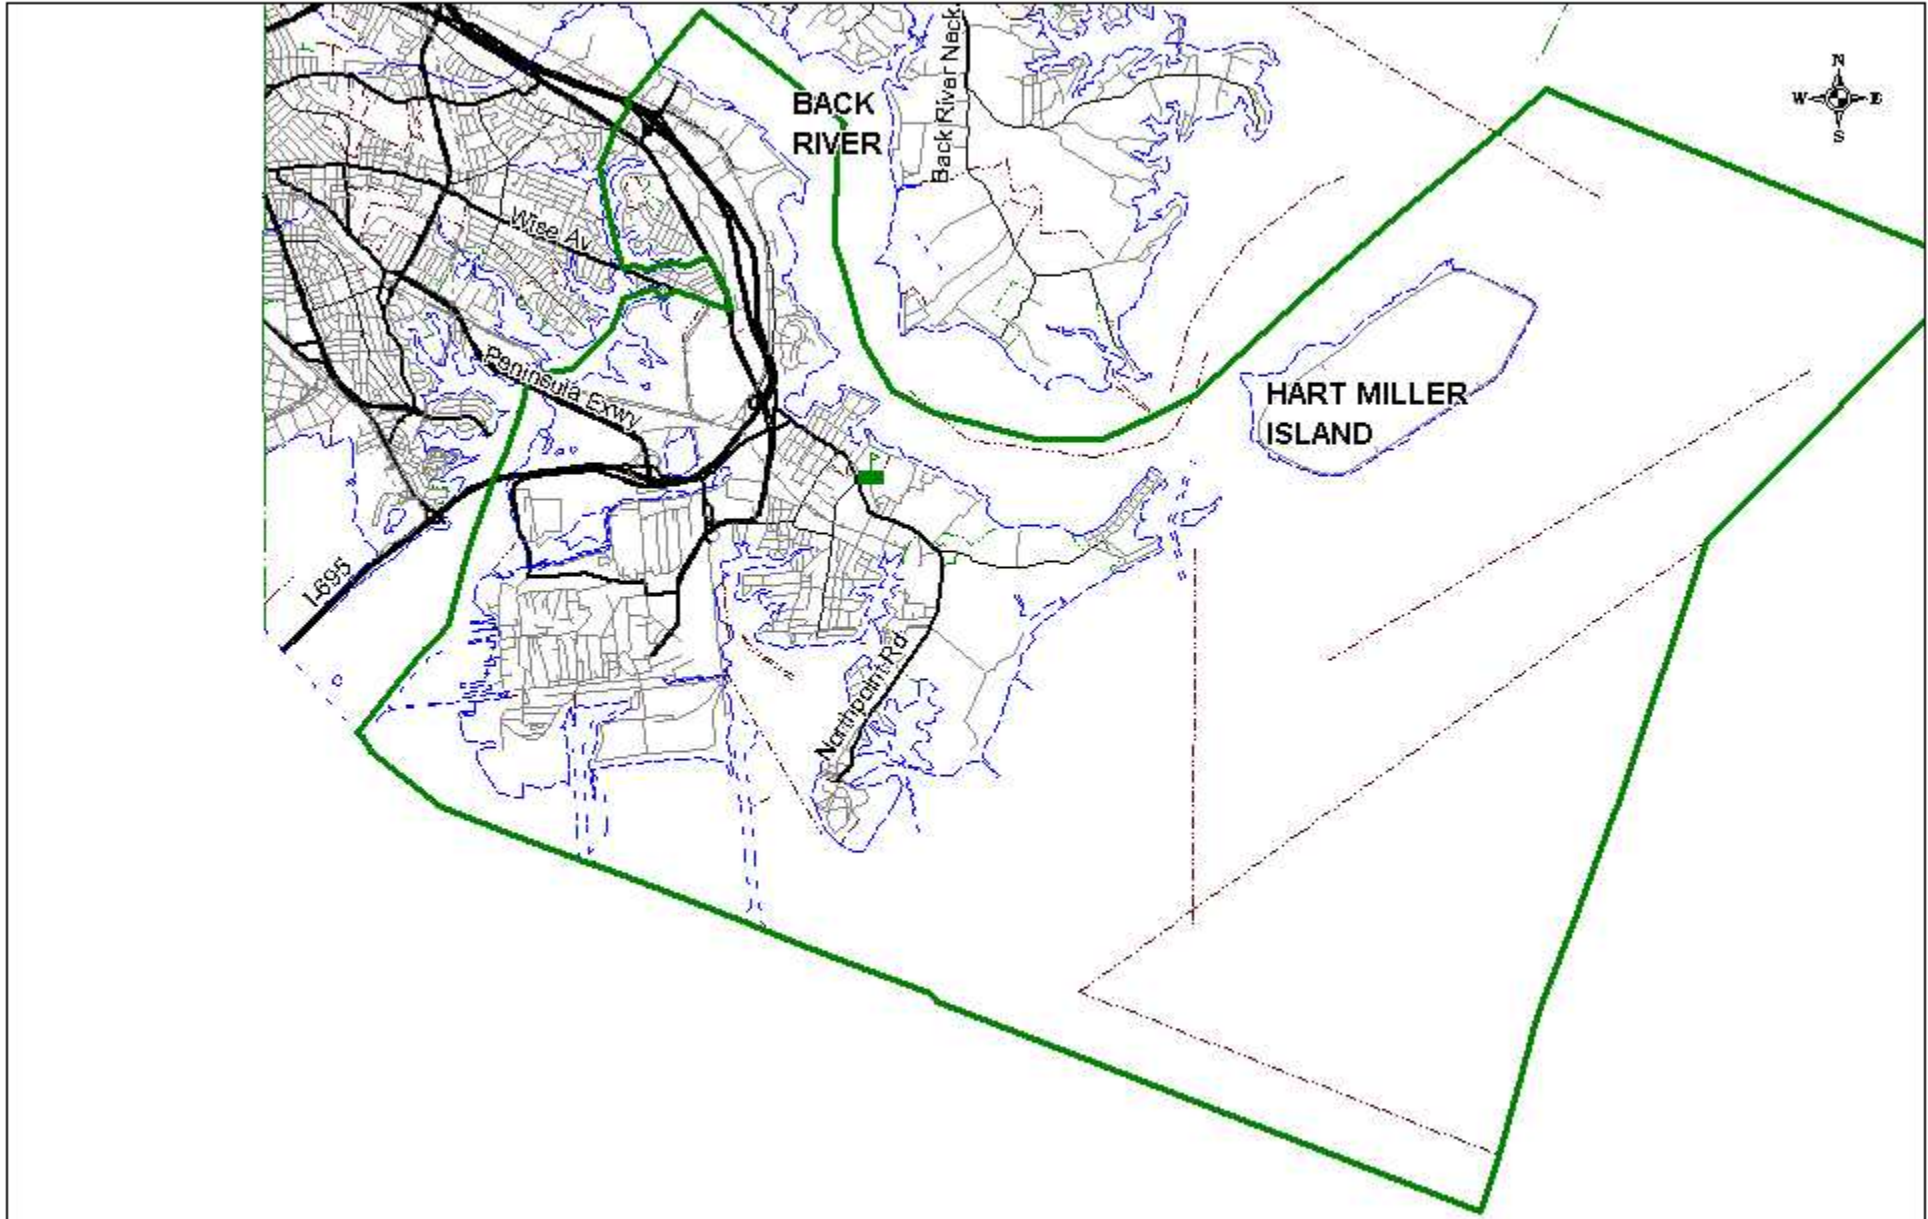

Sparrows Point Middle School  
7400 North Point Rd. Baltimore, MD 21219  
(410) 887 - 7524  
September 30, 2003 Enrollment: 571

Sparrows Point  
MS  
Boundary Map 1  
Entire Boundary

Sparrows Point Middle School  
7400 North Point Rd. Baltimore, MD 21219  
(410) 887 - 7524  
September 30, 2003 Enrollment: 571

Sparrows Point  
MS  
Boundary Map 2  
Northern Detail