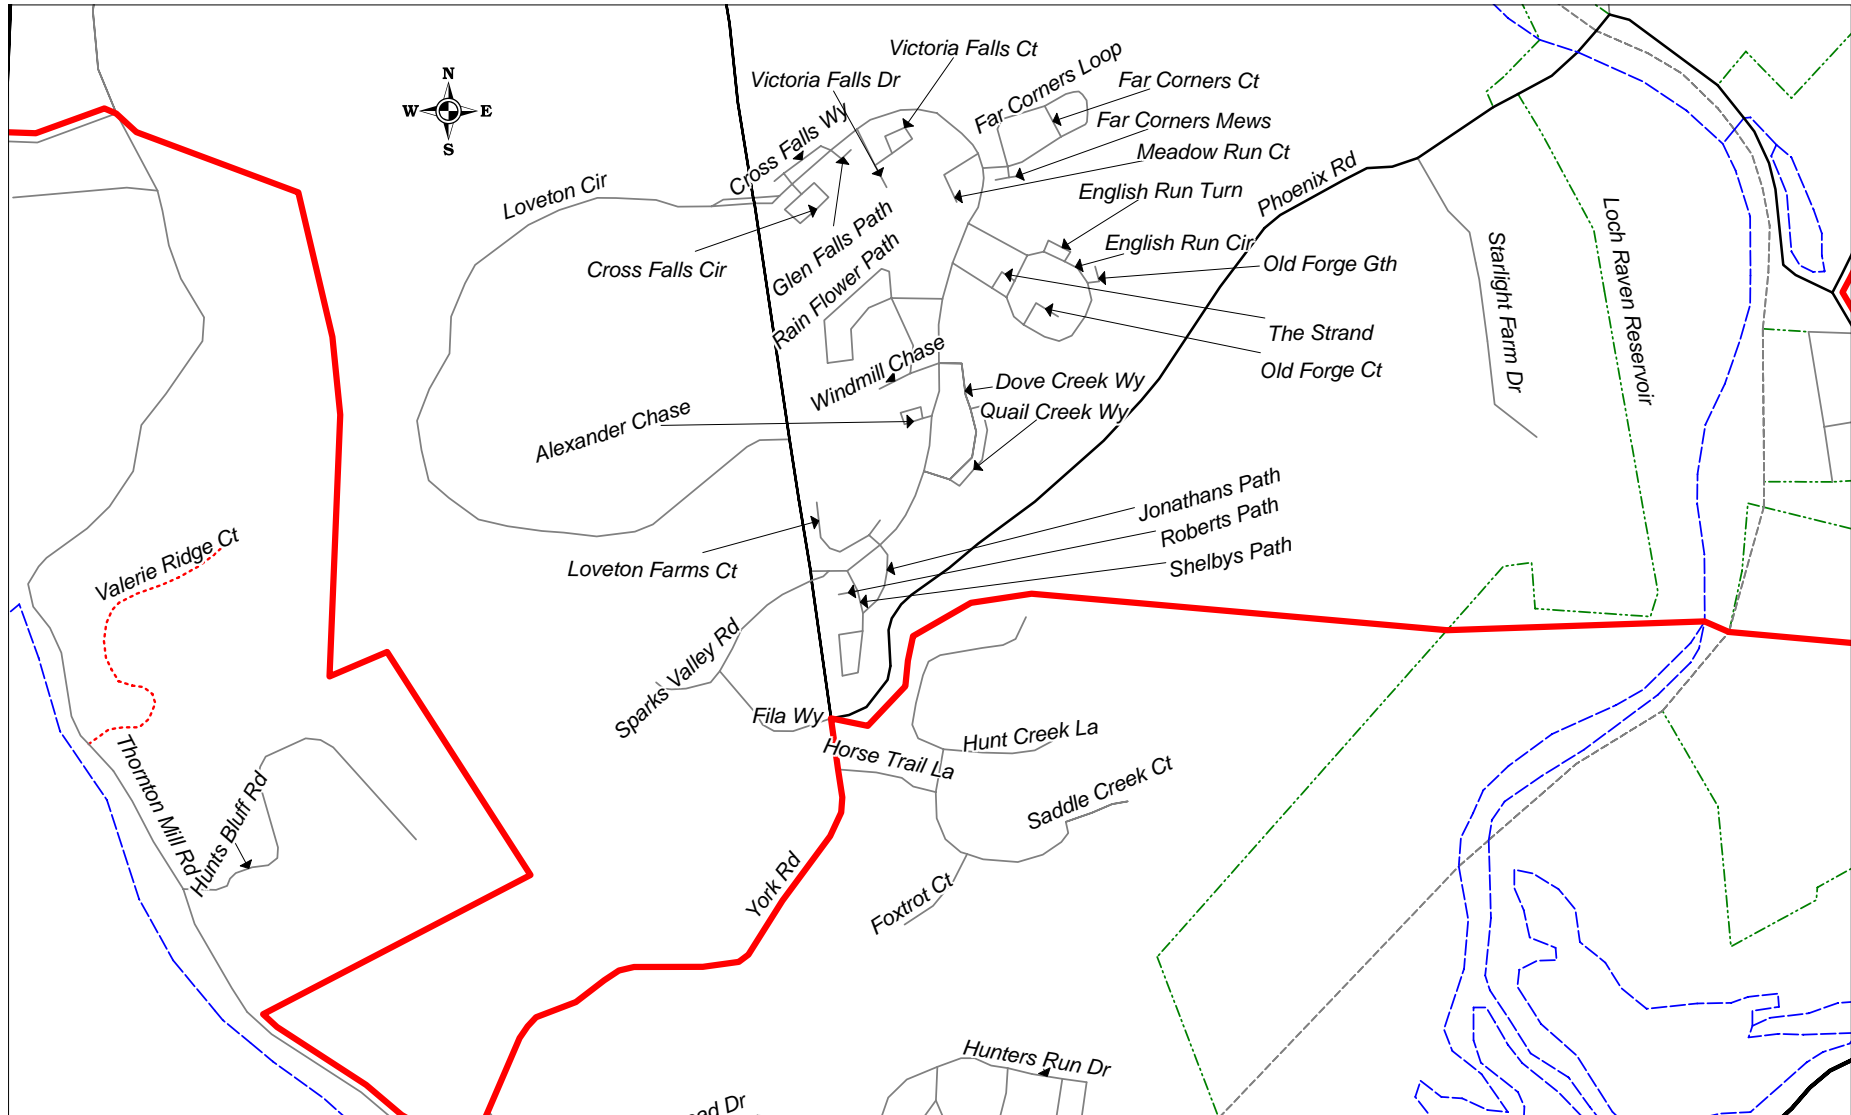

Sparks Elementary School
601 Belfast Rd. Sparks, MD 21152
(410) 887-7900
Complete Boundary

Prepared by the Baltimore County Public Schools
Office of Strategic Planning, May 2008

Sparks Elementary School
601 Belfast Rd. Sparks, MD 21152
(410) 887-7900
Southern Boundary Detail