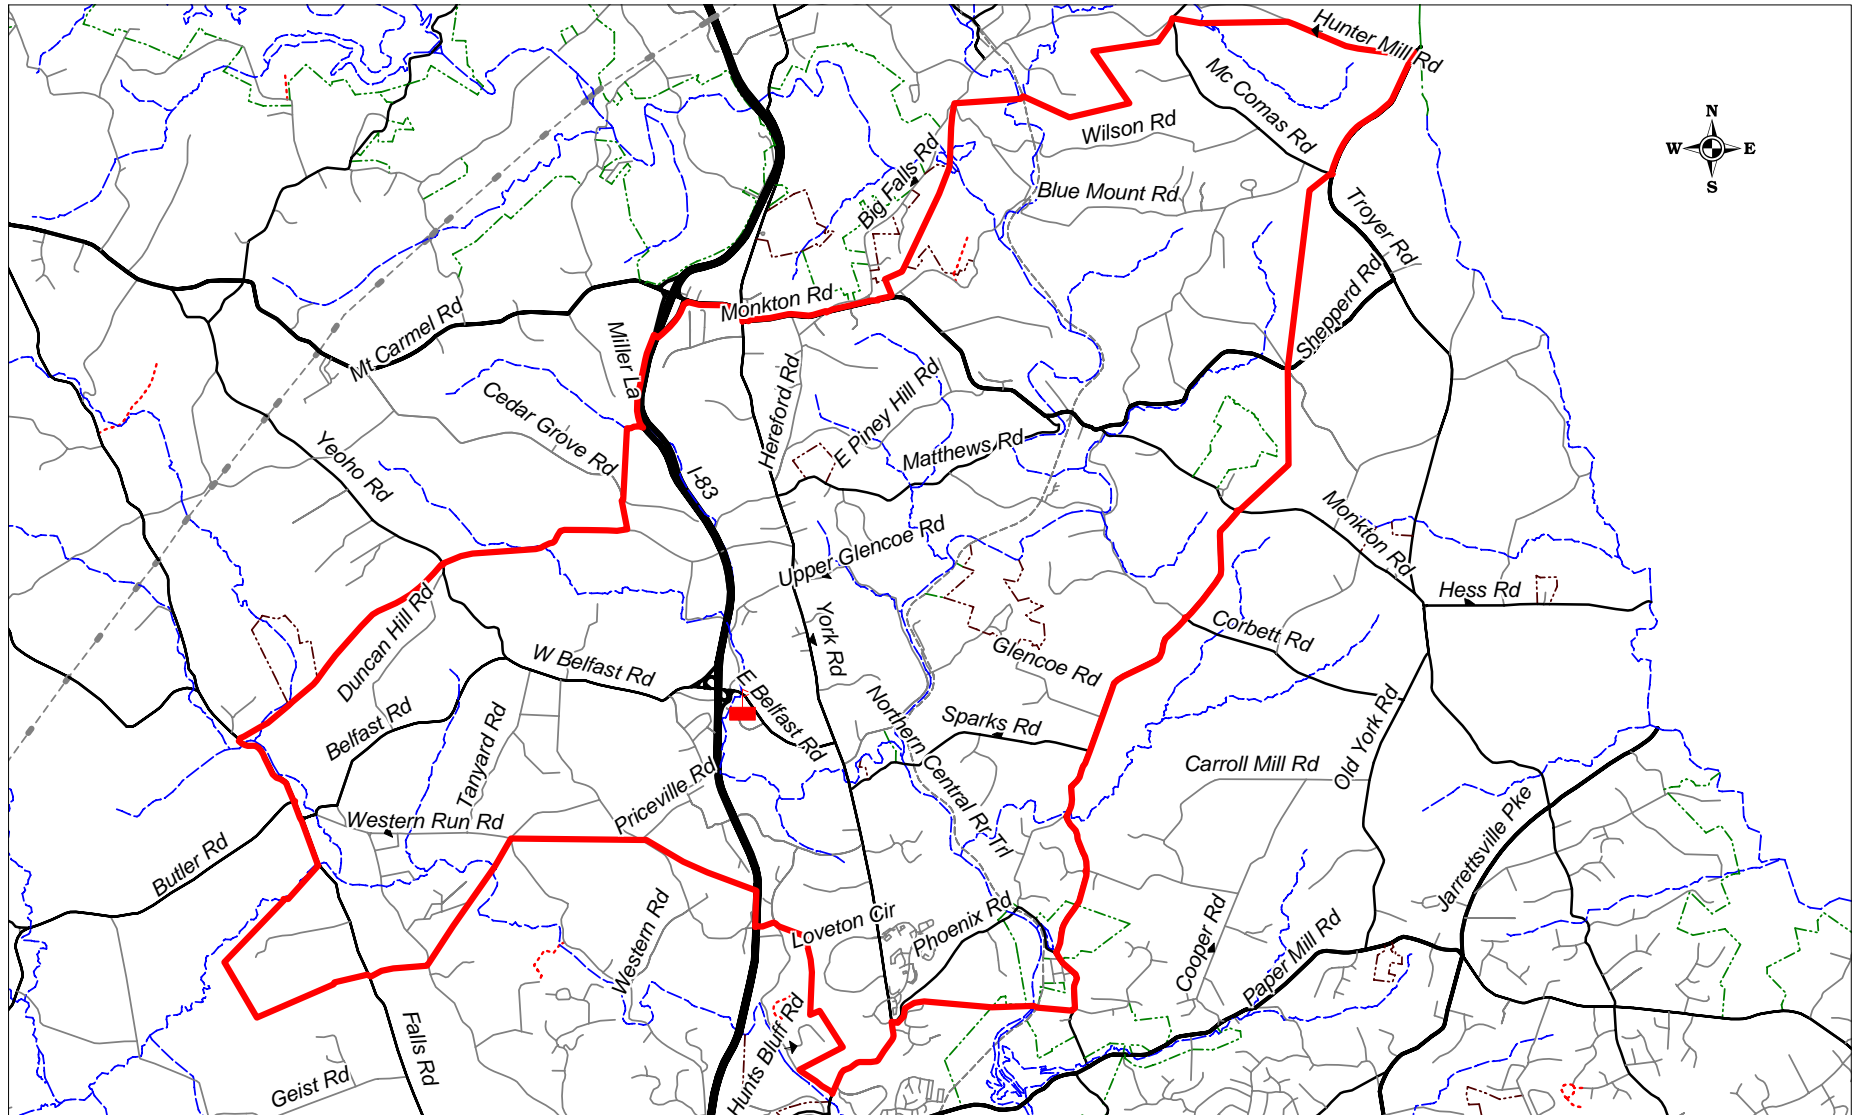

Sparks Elementary School
601 Belfast Rd. Sparks, MD 21152
(410) 887-7900
Complete Boundary

Prepared by the Baltimore County Public Schools
Office of Strategic Planning, May 2008

Sparks Elementary School
601 Belfast Rd. Sparks, MD 21152
(410) 887-7900
Southern Boundary Detail