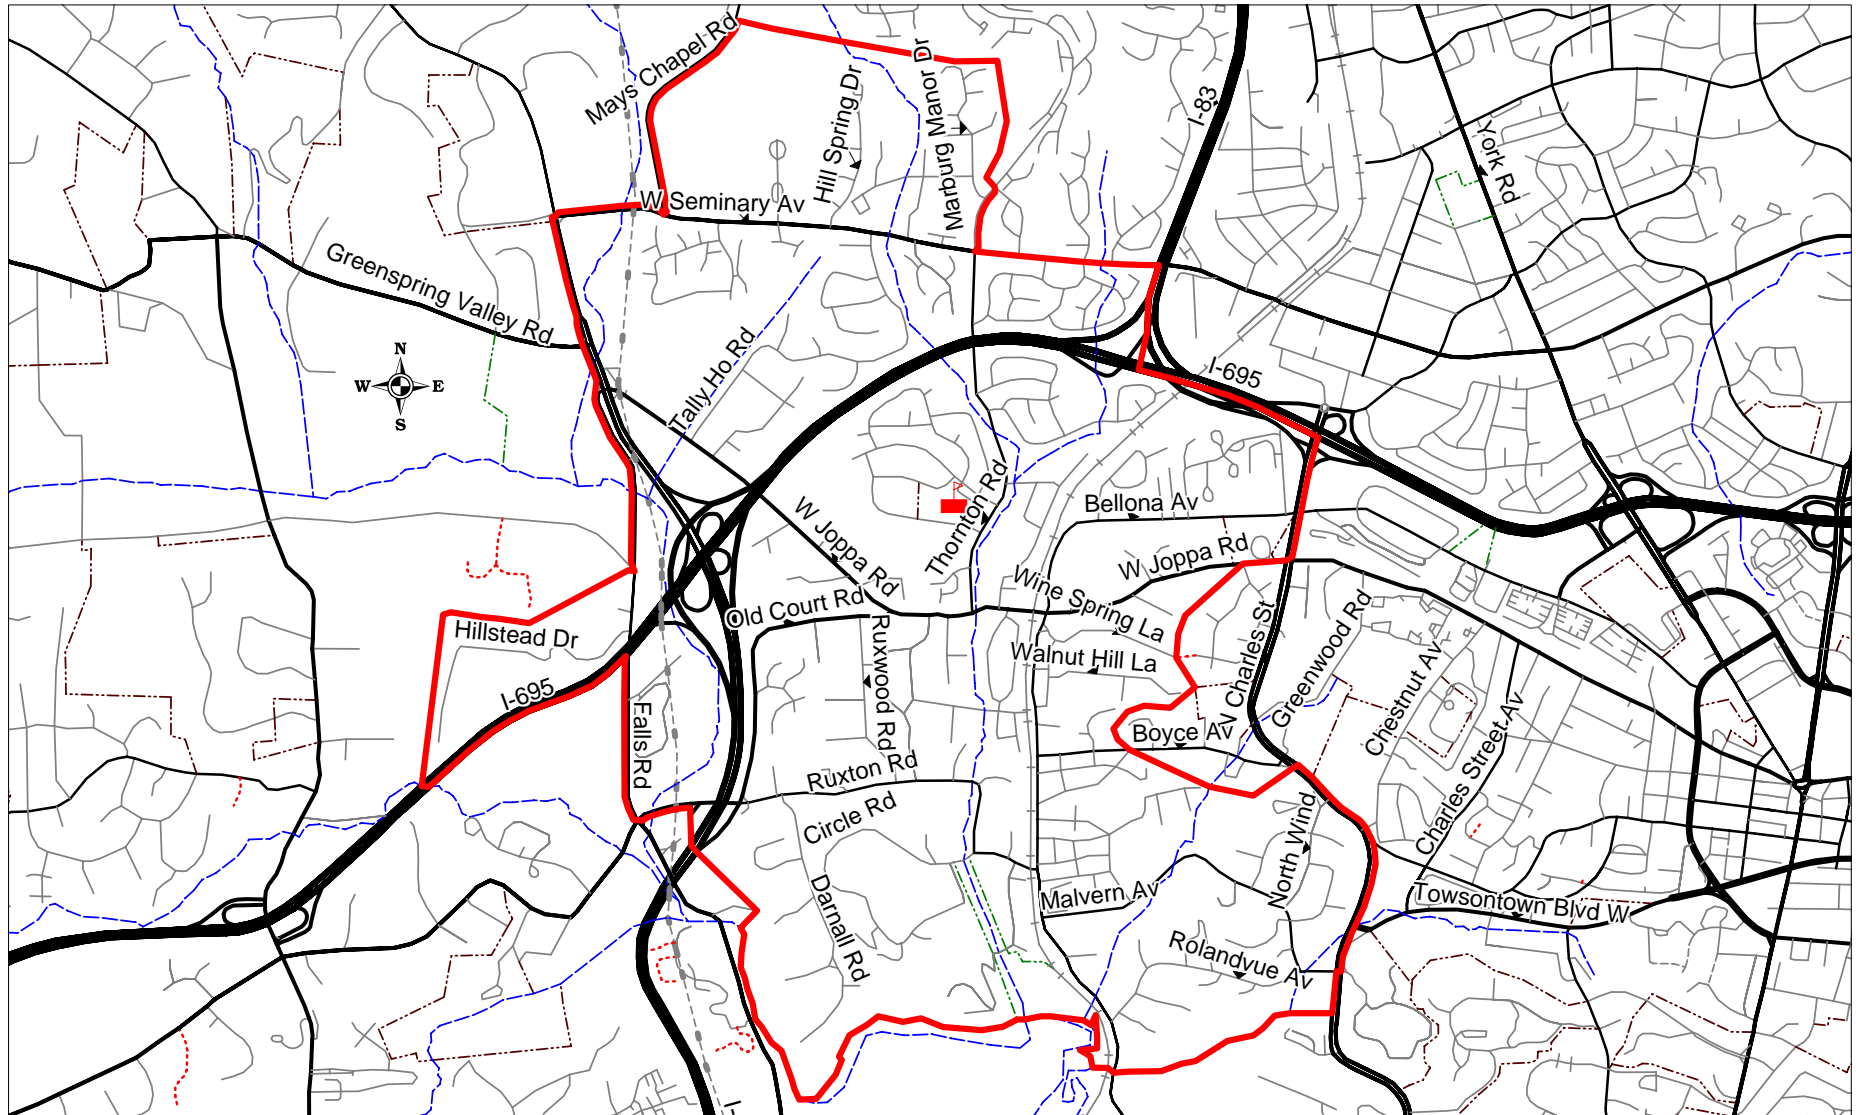

Riderwood Elementary School
1711 Landrake Road Towson, MD 21204
(410) 887-3568

Prepared by the Baltimore County Public Schools
Office of Strategic Planning, July 2010