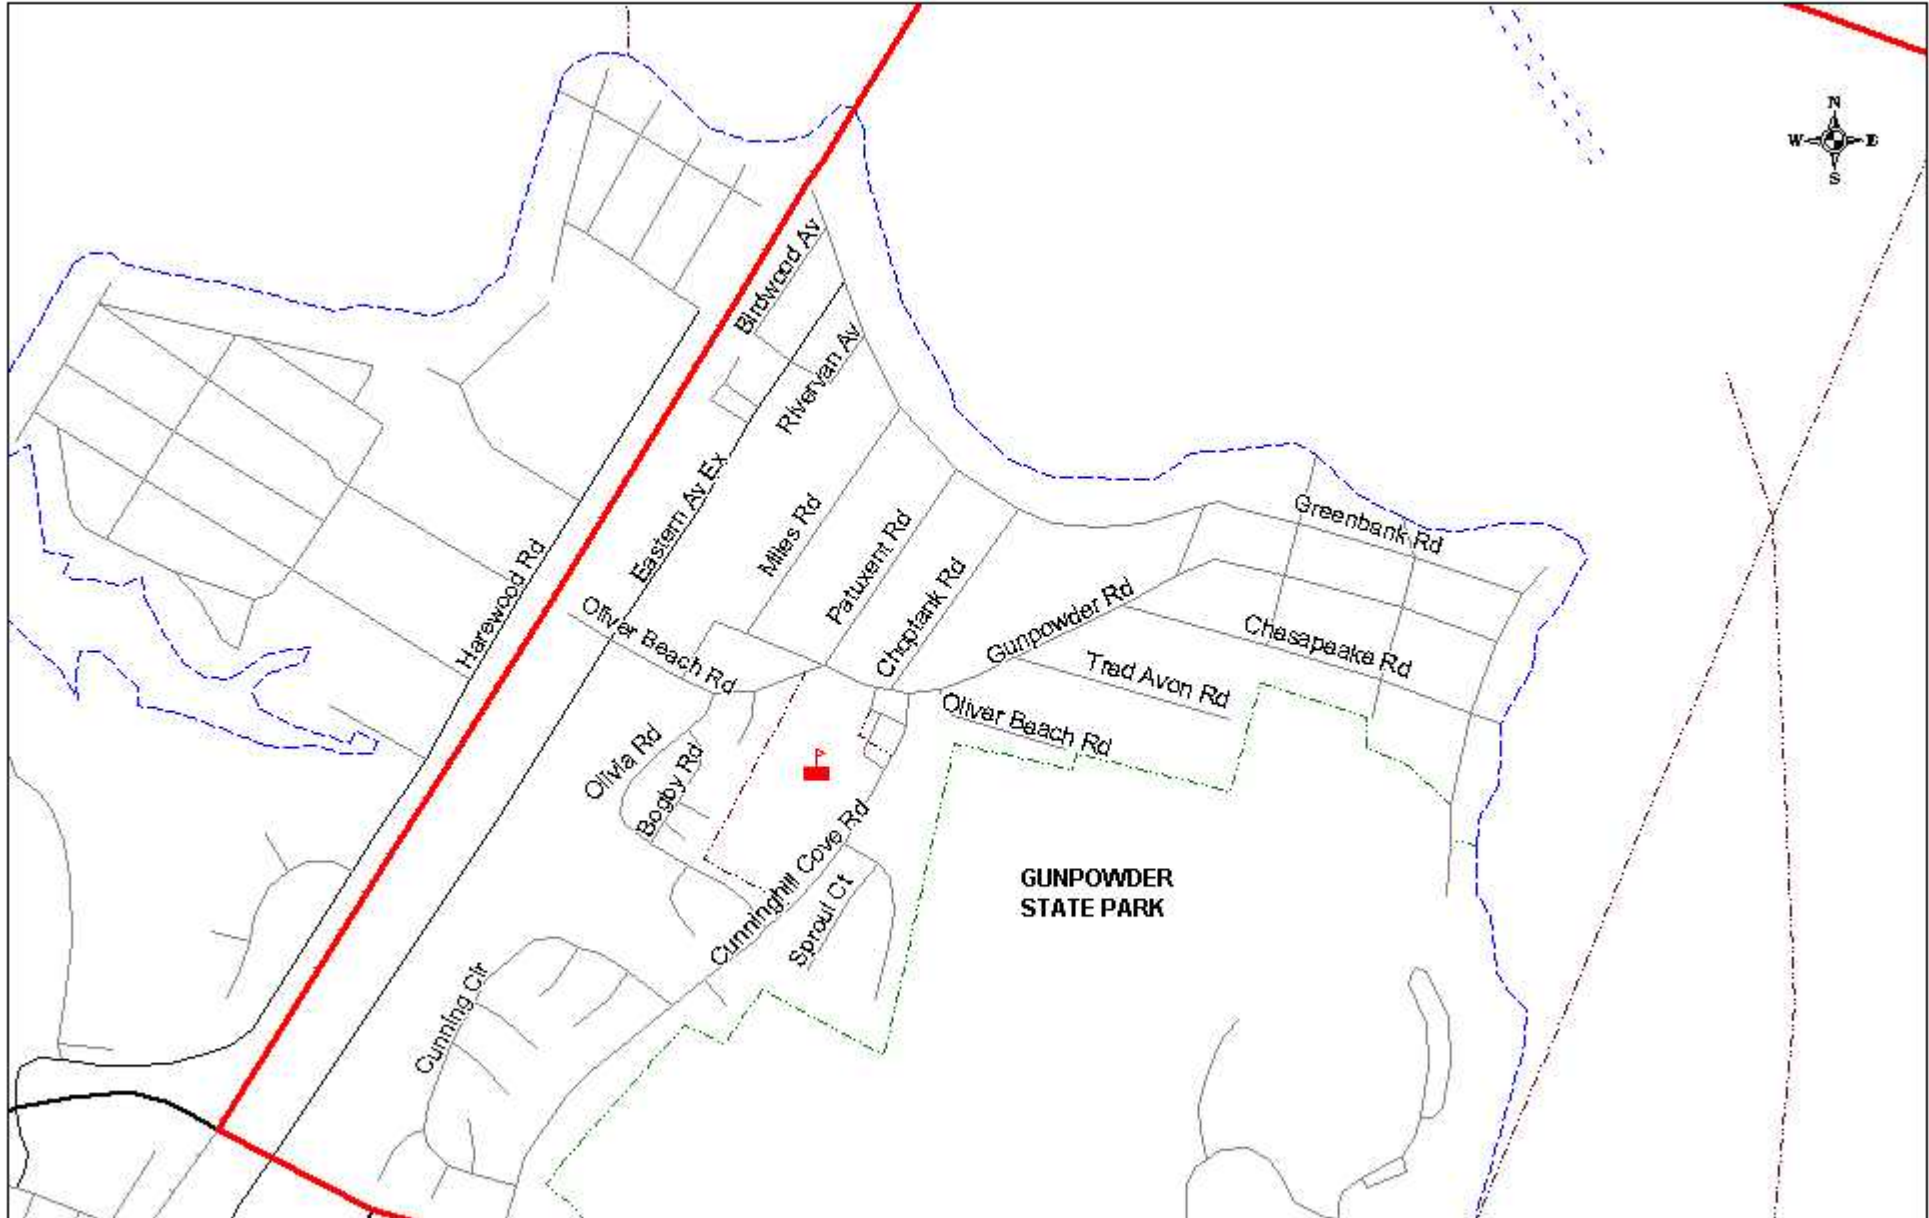

Oliver Beach Elementary School
12912 Cunninghill Cove Rd. Baltimore, MD 21220
(410) 887 - 5943
September 30, 2003 Enrollment: 293

Oliver Beach ES
Boundary Map 1
Entire Boundary

Oliver Beach Elementary School
12912 Cunninghill Cove Rd. Baltimore, MD 21220
(410) 887 - 5943
September 30, 2003 Enrollment: 293

Oliver Beach ES
Boundary Map 2
Northern Detail

Oliver Beach Elementary School
12912 Cunninghill Cove Rd. Baltimore, MD 21220
(410) 887 - 5943
September 30, 2003 Enrollment: 293

Chase ES
Boundary Map 3
Western Detail