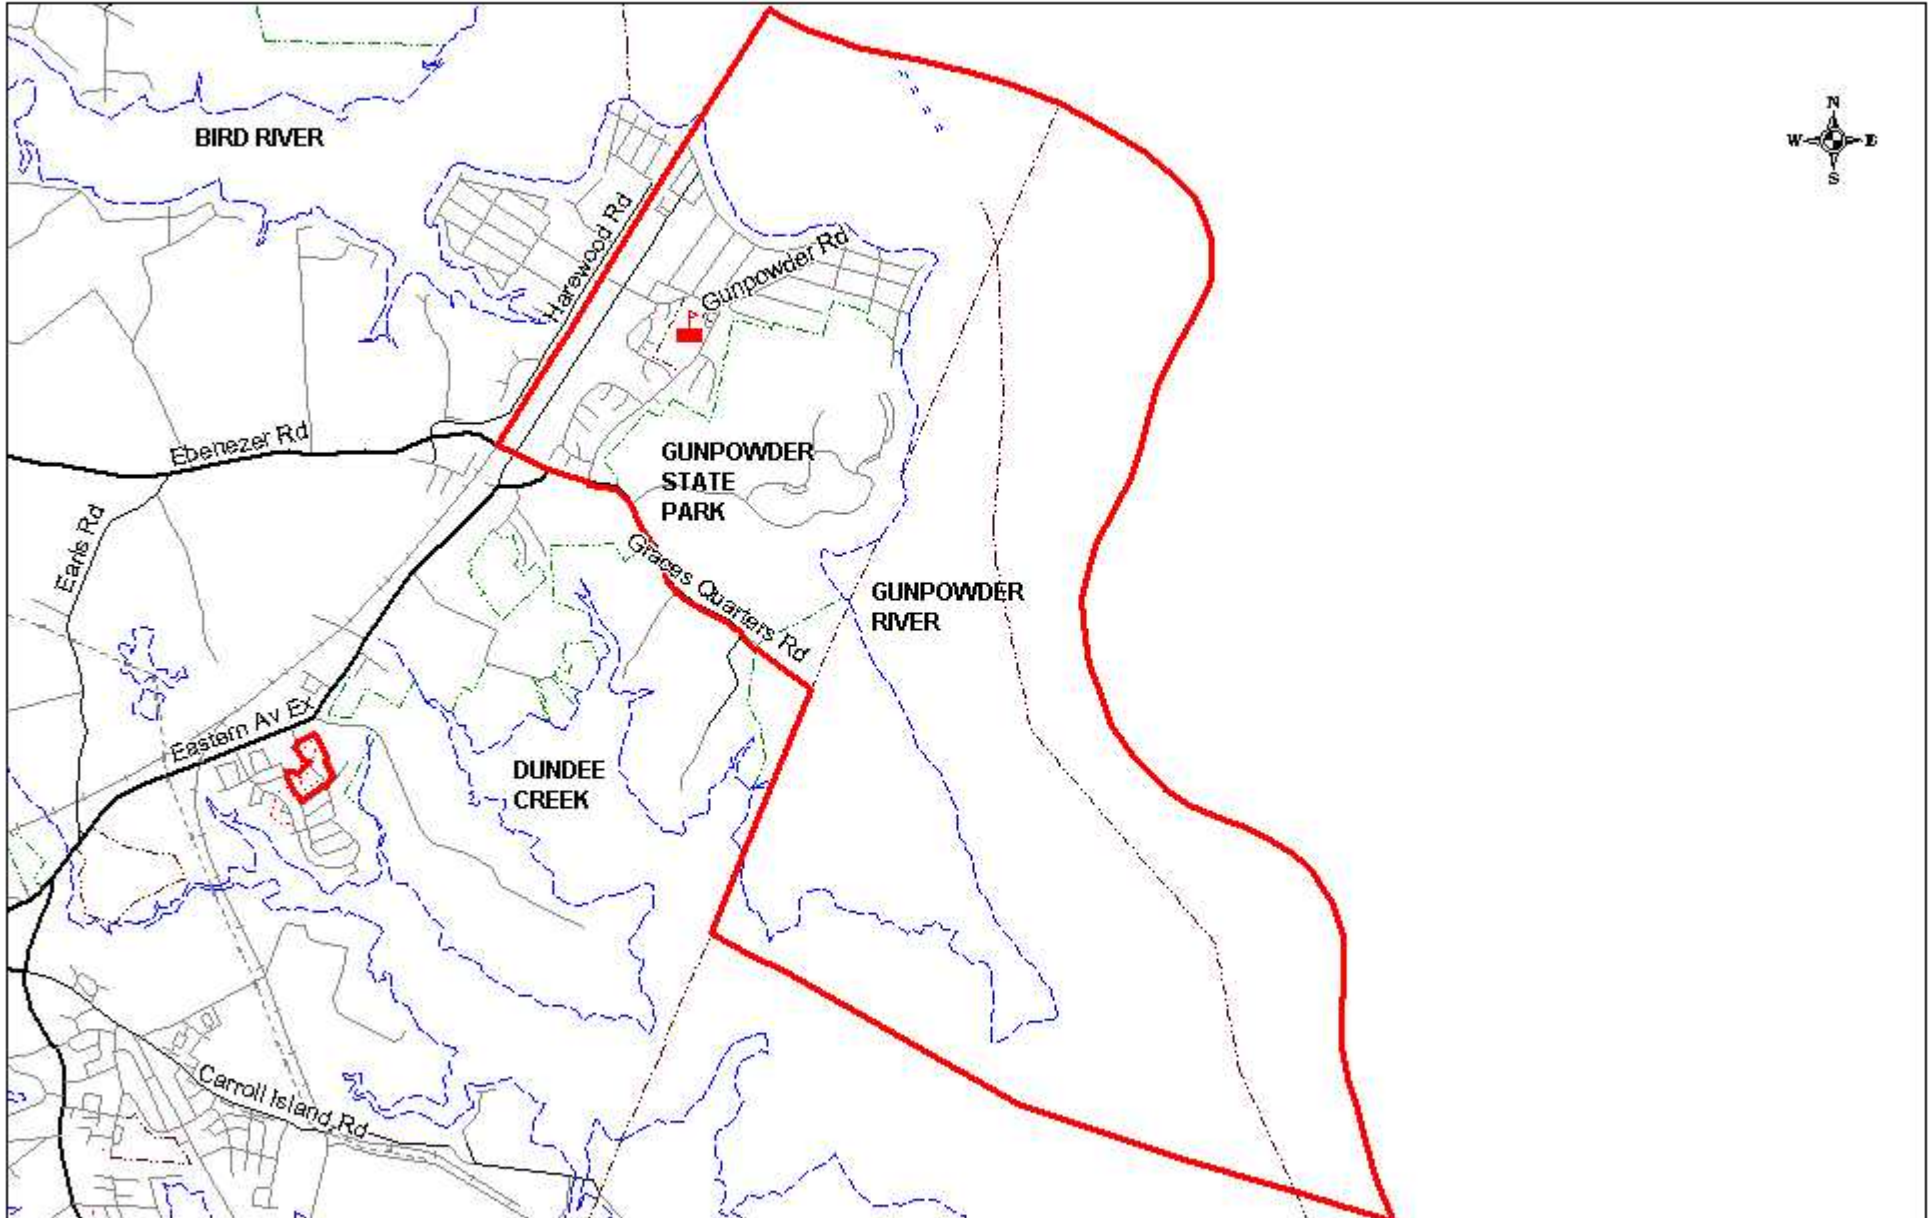

Oliver Beach Elementary School
12912 Cunninghill Cove Rd. Baltimore, MD 21220
(410) 887 - 5943
September 30, 2003 Enrollment: 293

Oliver Beach ES
Boundary Map 1
Entire Boundary

Oliver Beach Elementary School
12912 Cunninghill Cove Rd. Baltimore, MD 21220
(410) 887 - 5943
September 30, 2003 Enrollment: 293

Oliver Beach ES
Boundary Map 2
Northern Detail

Oliver Beach Elementary School
12912 Cunninghill Cove Rd. Baltimore, MD 21220
(410) 887 - 5943
September 30, 2003 Enrollment: 293

Chase ES
Boundary Map 3
Western Detail