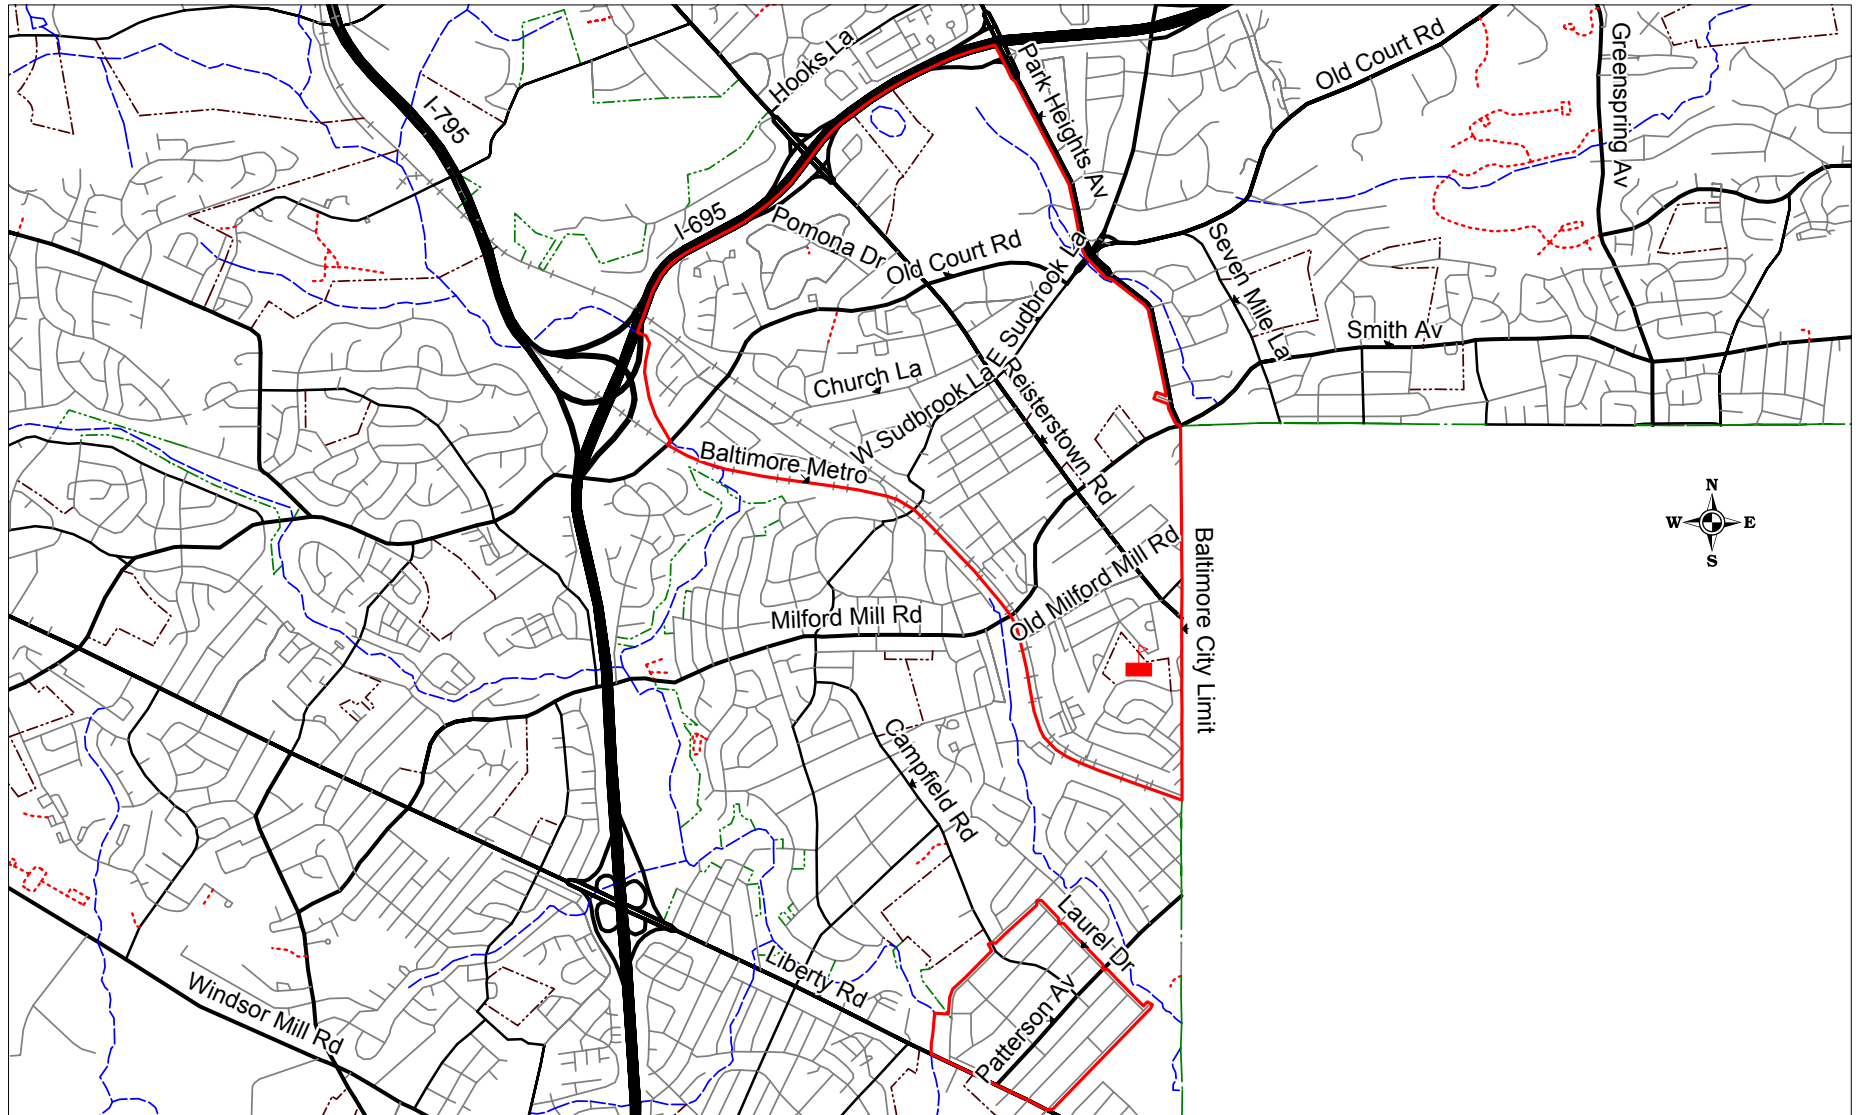

Milbrook Elementary School
4300 Crest Heights Rd. Baltimore, MD 21207
(410) 887-6888

Prepared by the Baltimore County Public Schools
Office of Strategic Planning, October 2005

Milbrook Elementary School
4300 Crest Heights Rd. Baltimore, MD 21207
(410) 887-6888
Satellite Area Detail