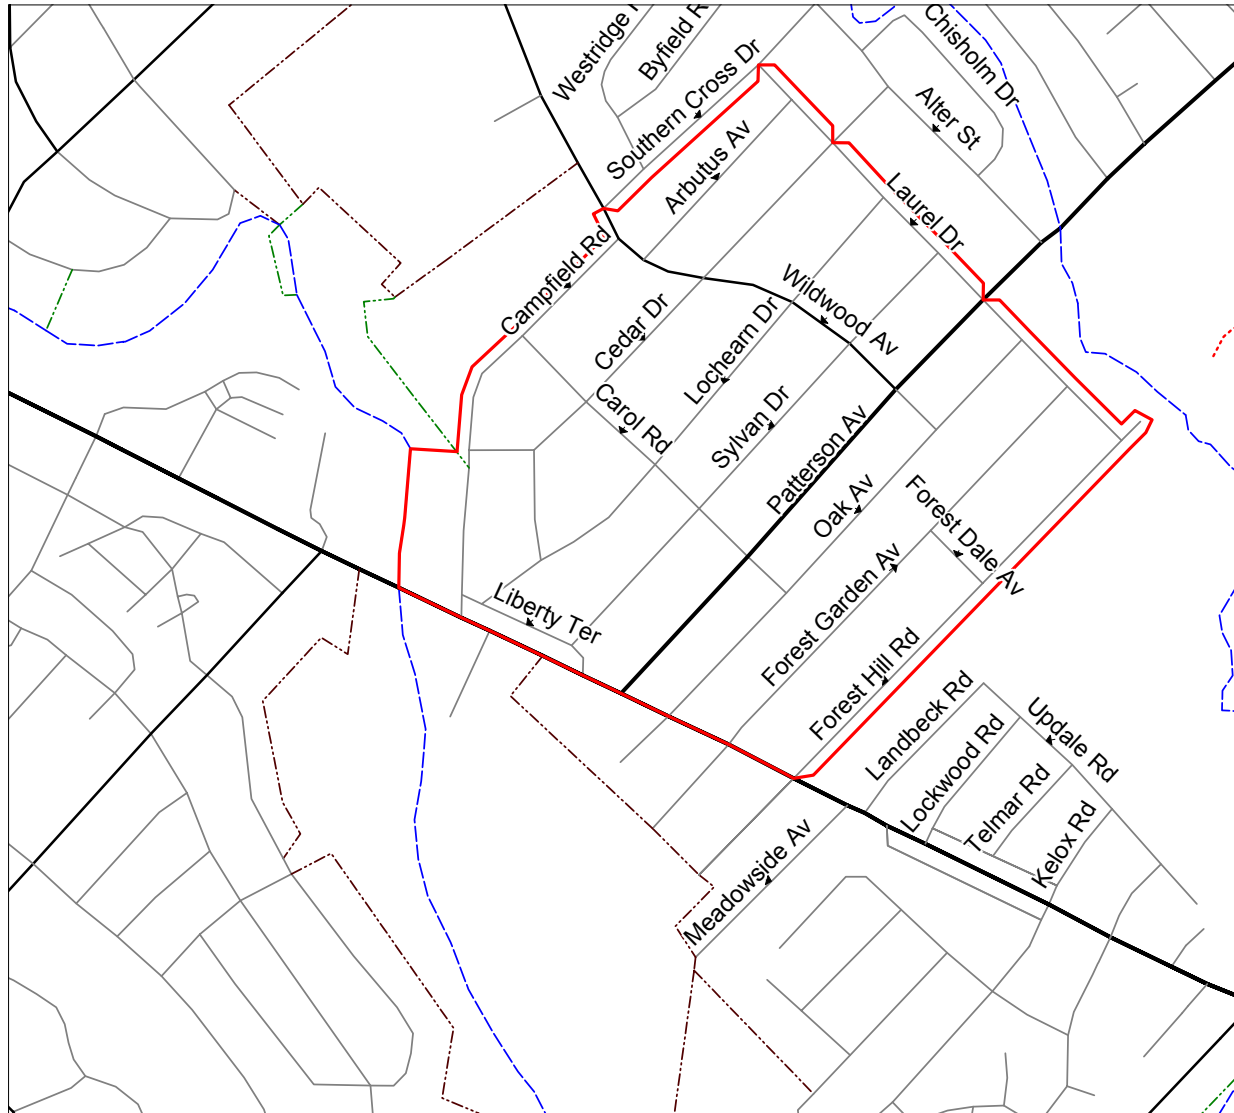

Milbrook Elementary School
4300 Crest Heights Rd. Baltimore, MD 21207
(410) 887-6888

Prepared by the Baltimore County Public Schools
Office of Strategic Planning, October 2005

Milbrook Elementary School
4300 Crest Heights Rd. Baltimore, MD 21207
(410) 887-6888
Satellite Area Detail