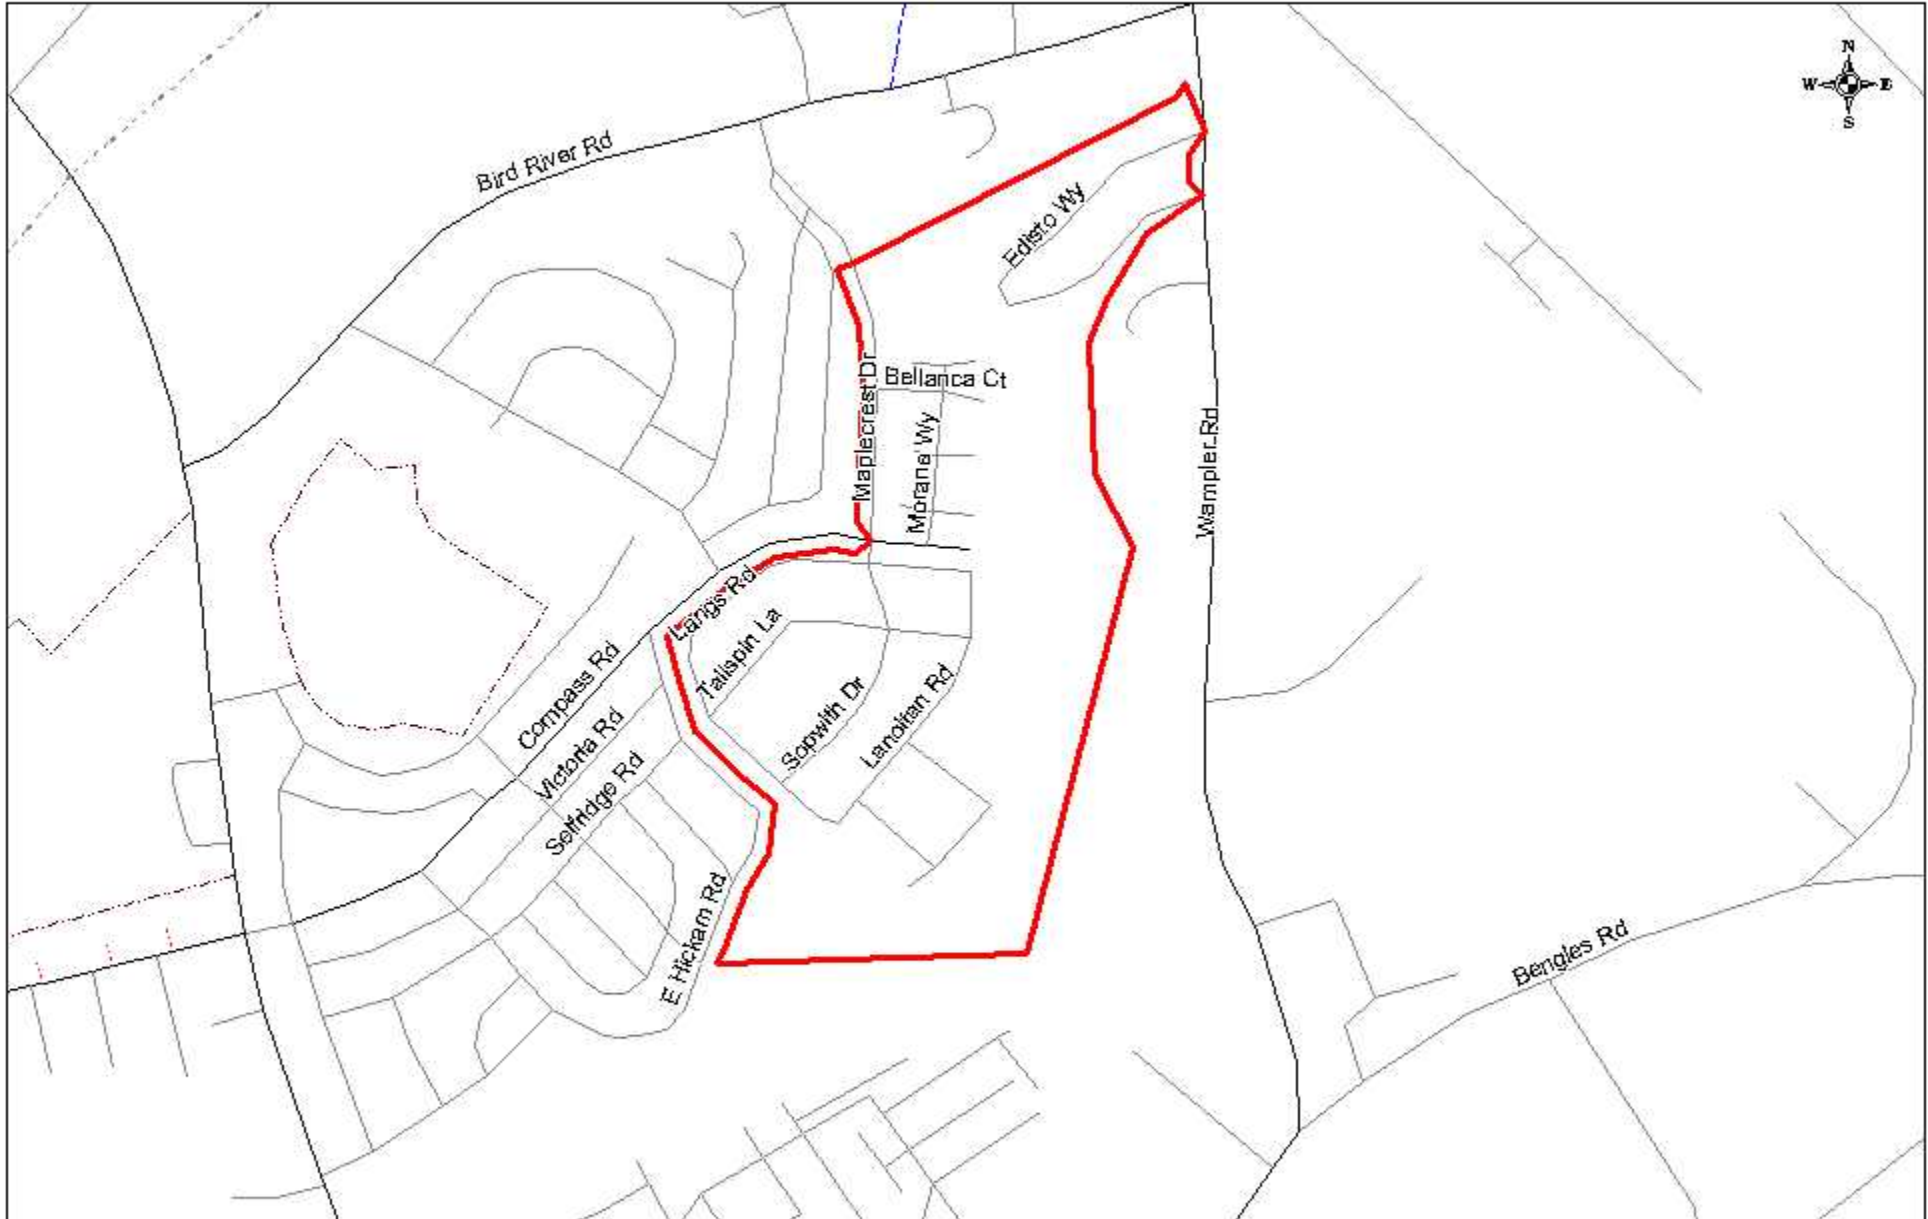

Middlesex Elementary School
142 Bennett Rd. Baltimore, MD 21221
(410) 887 - 0170
September 30, 2003 Enrollment: 525

Middlesex ES
Boundary Map 1
Entire Boundary

Middlesex Elementary School
142 Bennett Rd. Baltimore, MD 21221
(410) 887 - 0170
September 30, 2003 Enrollment: 525

Middlesex ES
Boundary Map 2
Northern Detail

Middlesex Elementary School
142 Bennett Rd. Baltimore, MD 21221
(410) 887 - 0170
September 30, 2003 Enrollment: 525

Middlesex ES
Boundary Map 3
Southern Detail