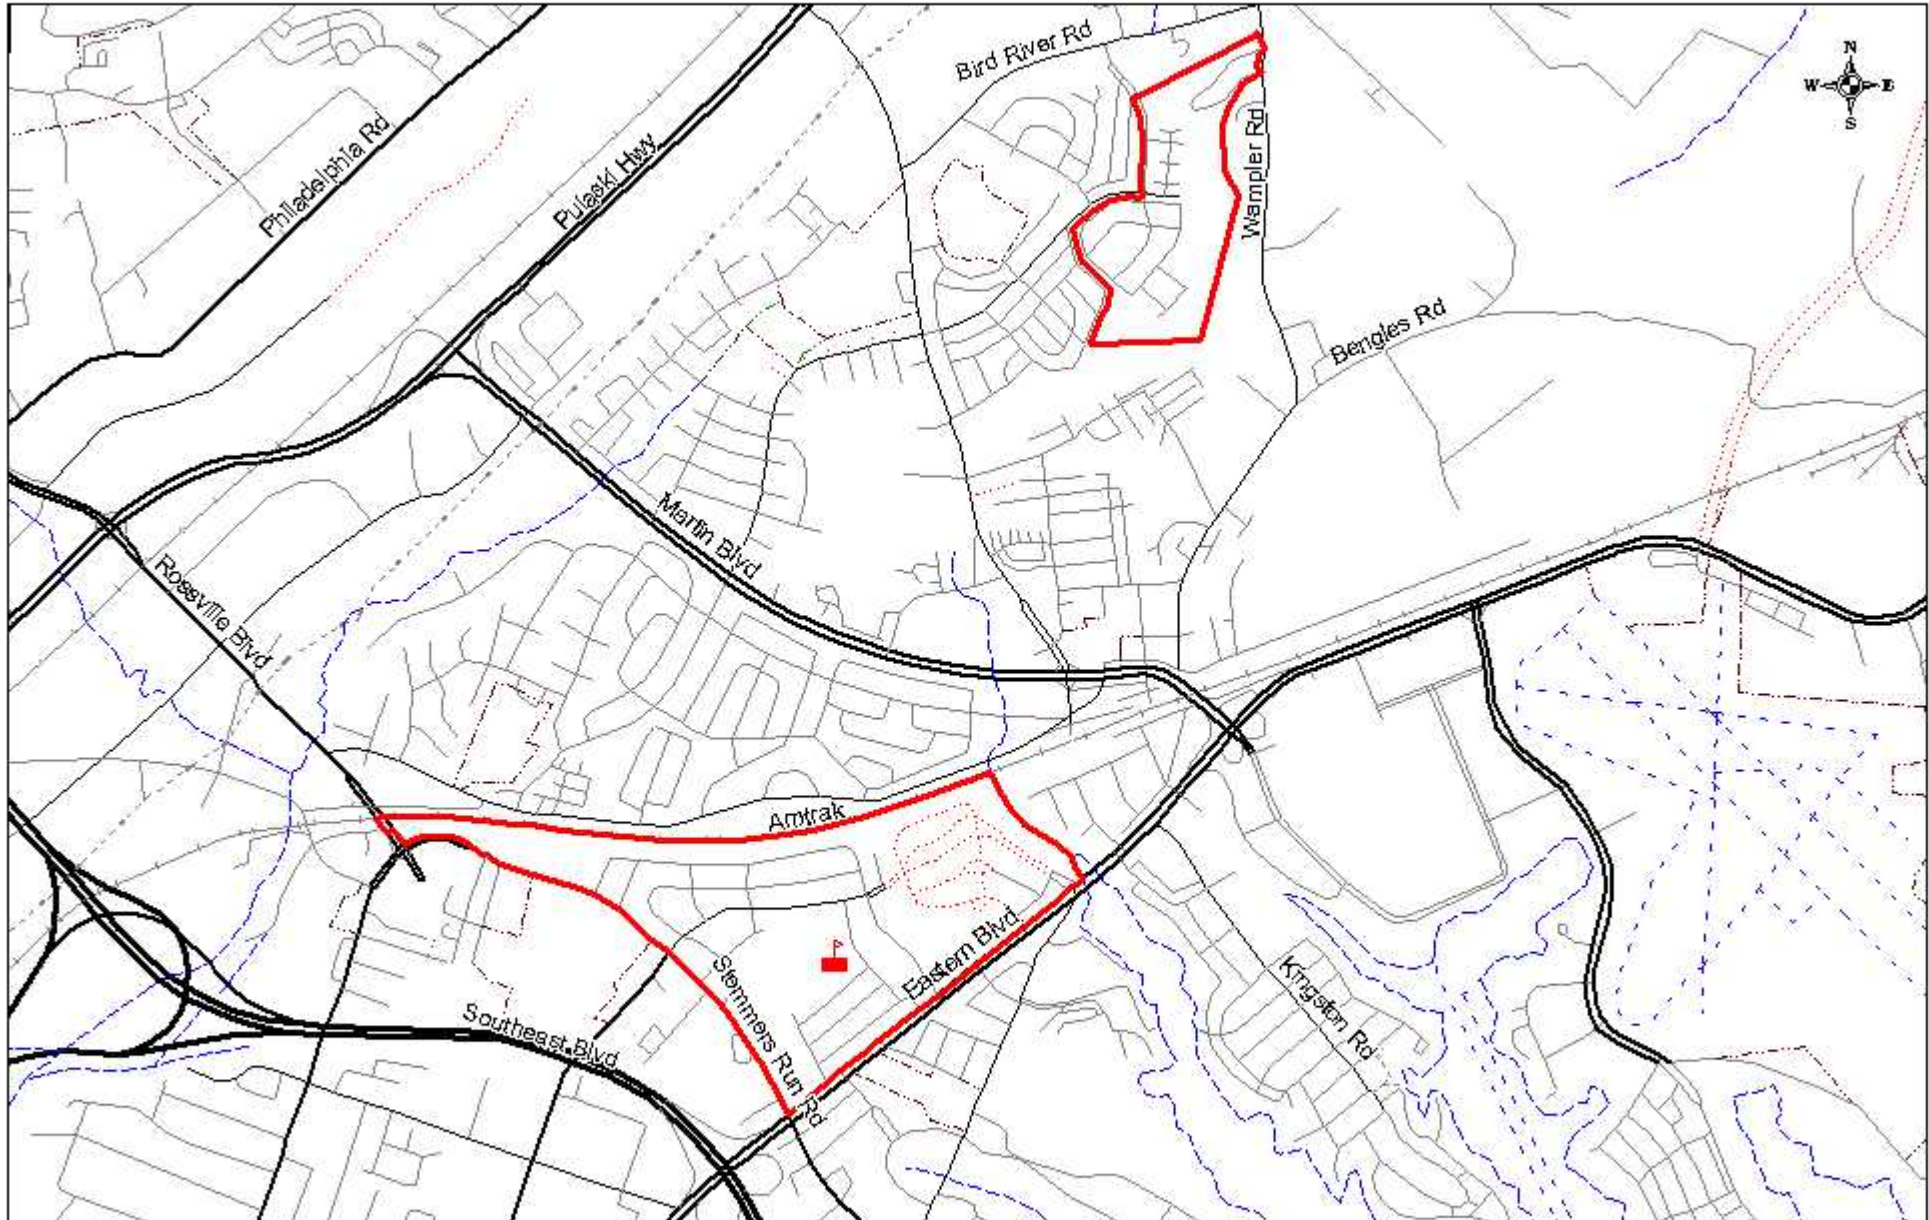

Middlesex Elementary School
142 Bennett Rd. Baltimore, MD 21221
(410) 887 - 0170
September 30, 2003 Enrollment: 525

Middlesex ES
Boundary Map 1
Entire Boundary

Middlesex Elementary School
142 Bennett Rd. Baltimore, MD 21221
(410) 887 - 0170
September 30, 2003 Enrollment: 525

Middlesex ES
Boundary Map 2
Northern Detail

Middlesex Elementary School
142 Bennett Rd. Baltimore, MD 21221
(410) 887 - 0170
September 30, 2003 Enrollment: 525

Middlesex ES
Boundary Map 3
Southern Detail