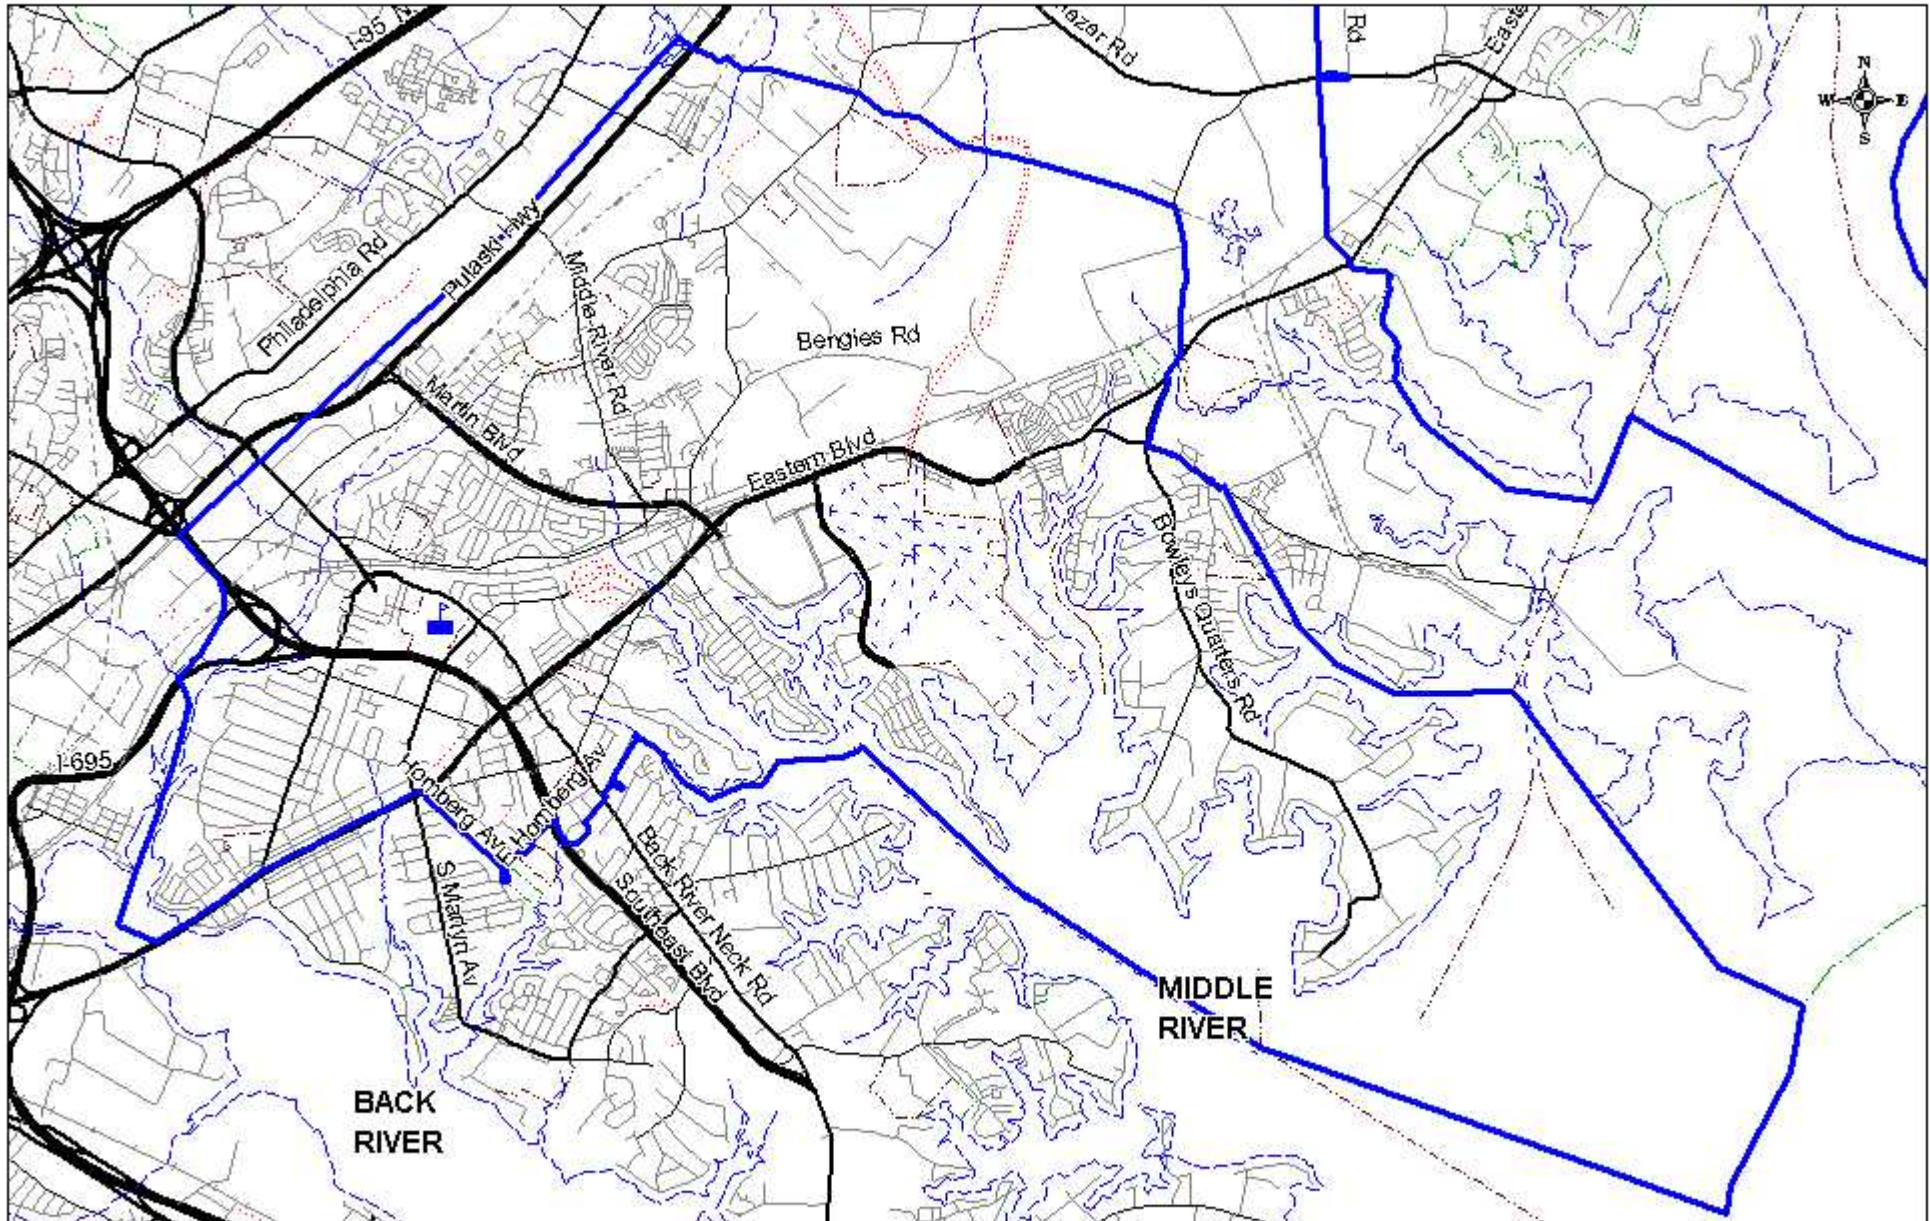

Kenwood High School
501 Stemmers Run Rd. Baltimore, MD 21221
(410) 887 - 0153
September 30, 2003 Enrollment = 1,846

Kenwood HS
Boundary Map 2
Southern Boundary