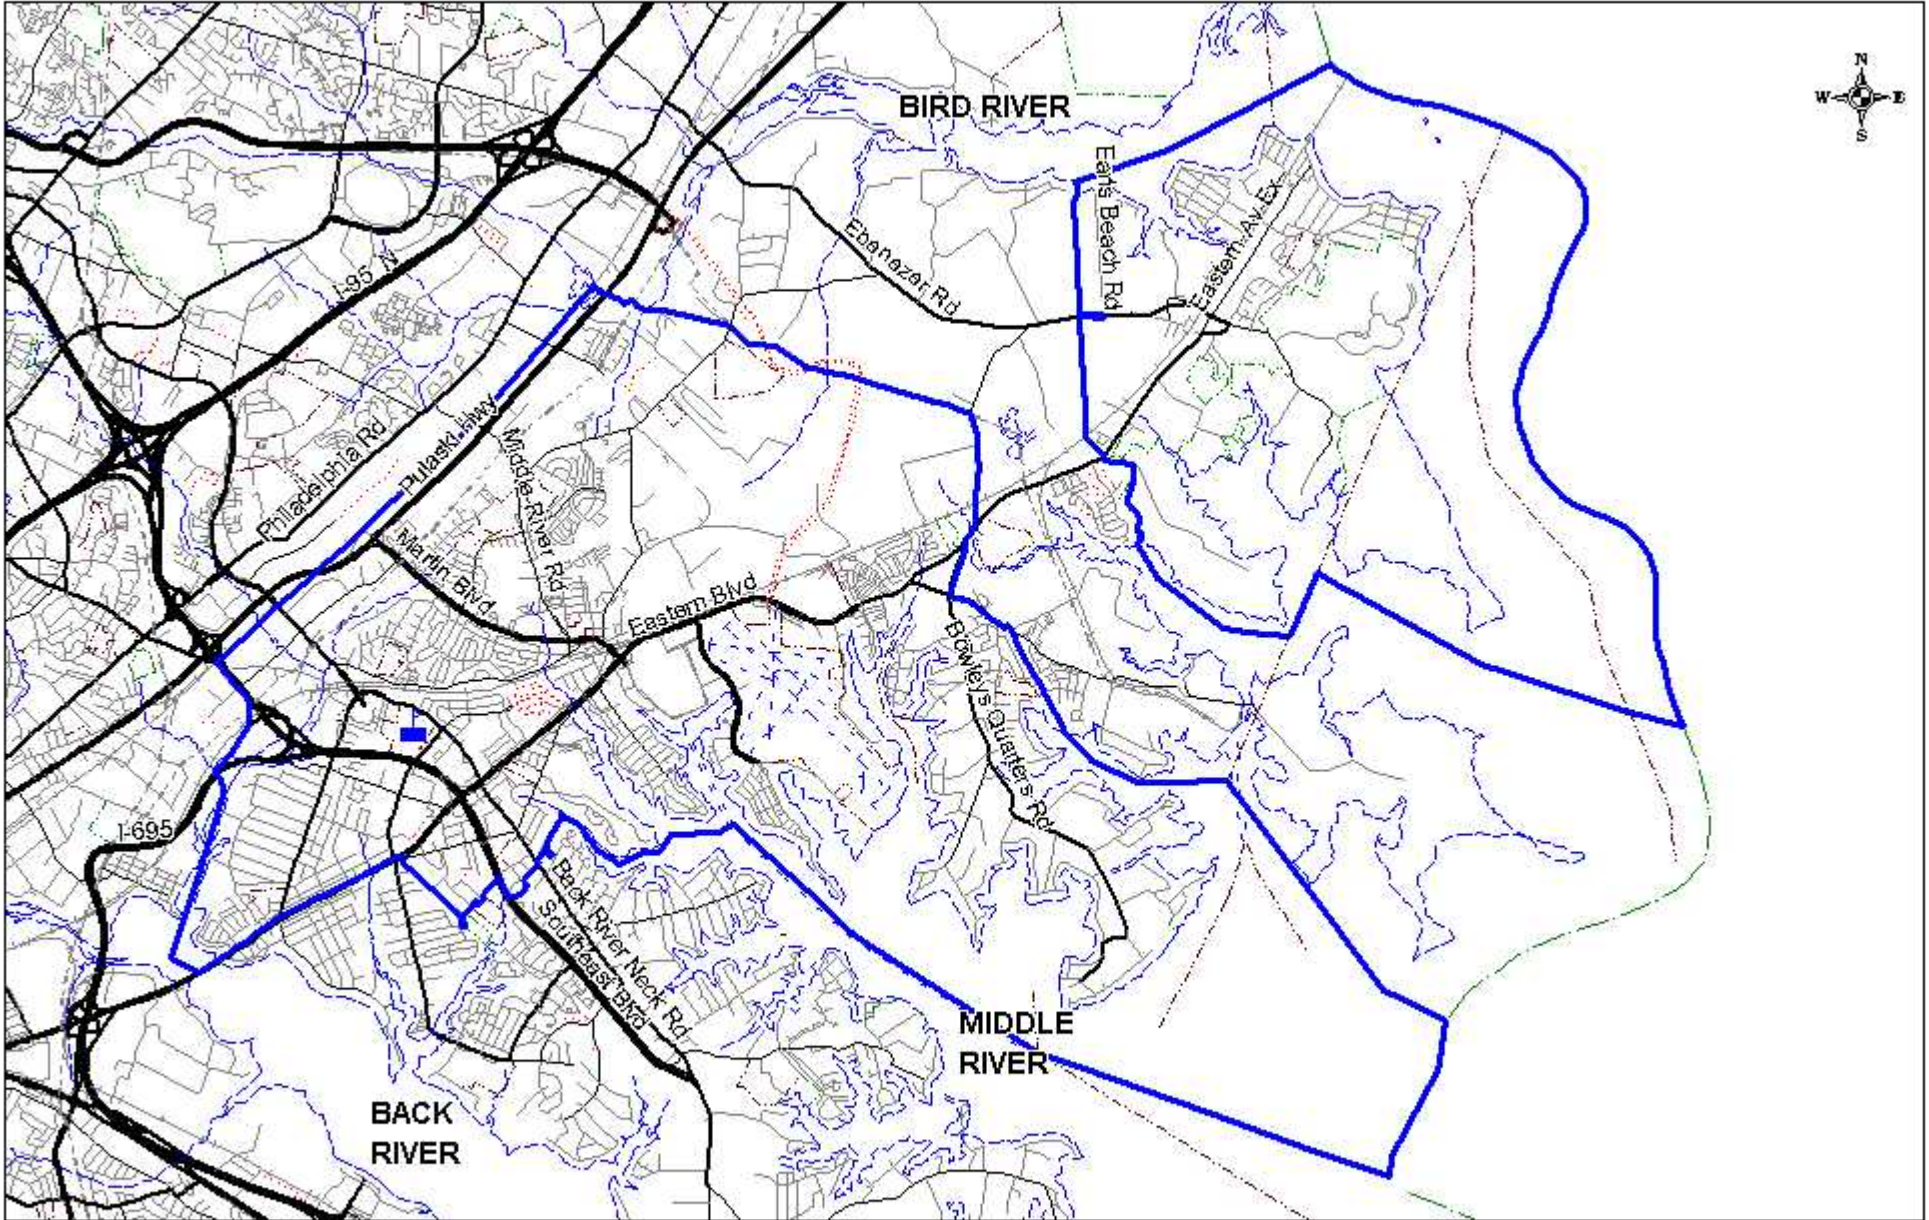

Kenwood High School  
501 Stemmers Run Rd. Baltimore, MD 21221  
(410) 887 - 0153  
September 30, 2003 Enrollment = 1,846

Kenwood HS  
Boundary Map 1  
Entire Boundary

Kenwood High School  
501 Stemmers Run Rd. Baltimore, MD 21221  
(410) 887 - 0153  
September 30, 2003 Enrollment = 1,846