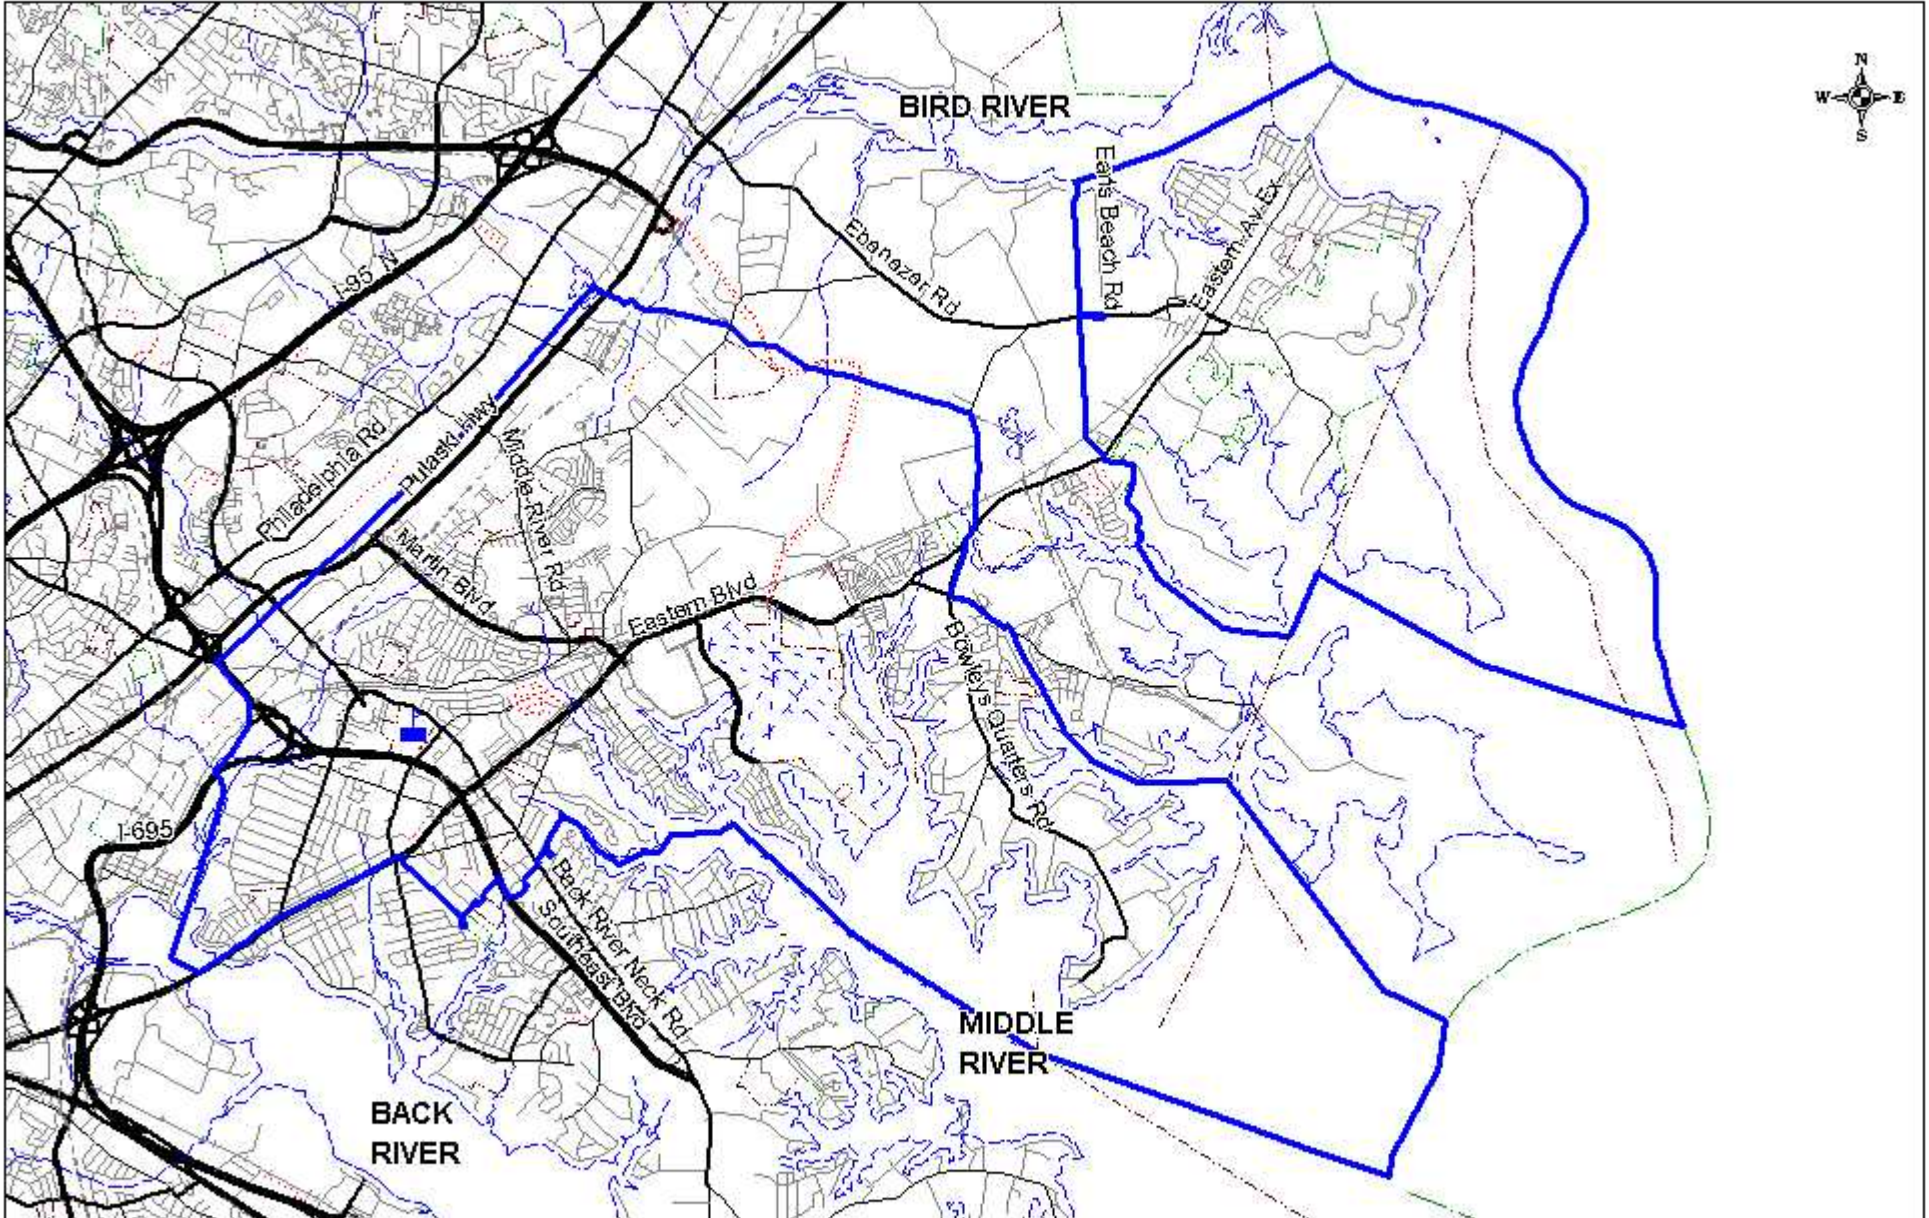

Kenwood High School
501 Stemmers Run Rd. Baltimore, MD 21221
(410) 887 - 0153
September 30, 2003 Enrollment = 1,846

Kenwood HS
Boundary Map 1
Entire Boundary

Kenwood High School
501 Stemmers Run Rd. Baltimore, MD 21221
(410) 887 - 0153
September 30, 2003 Enrollment = 1,846