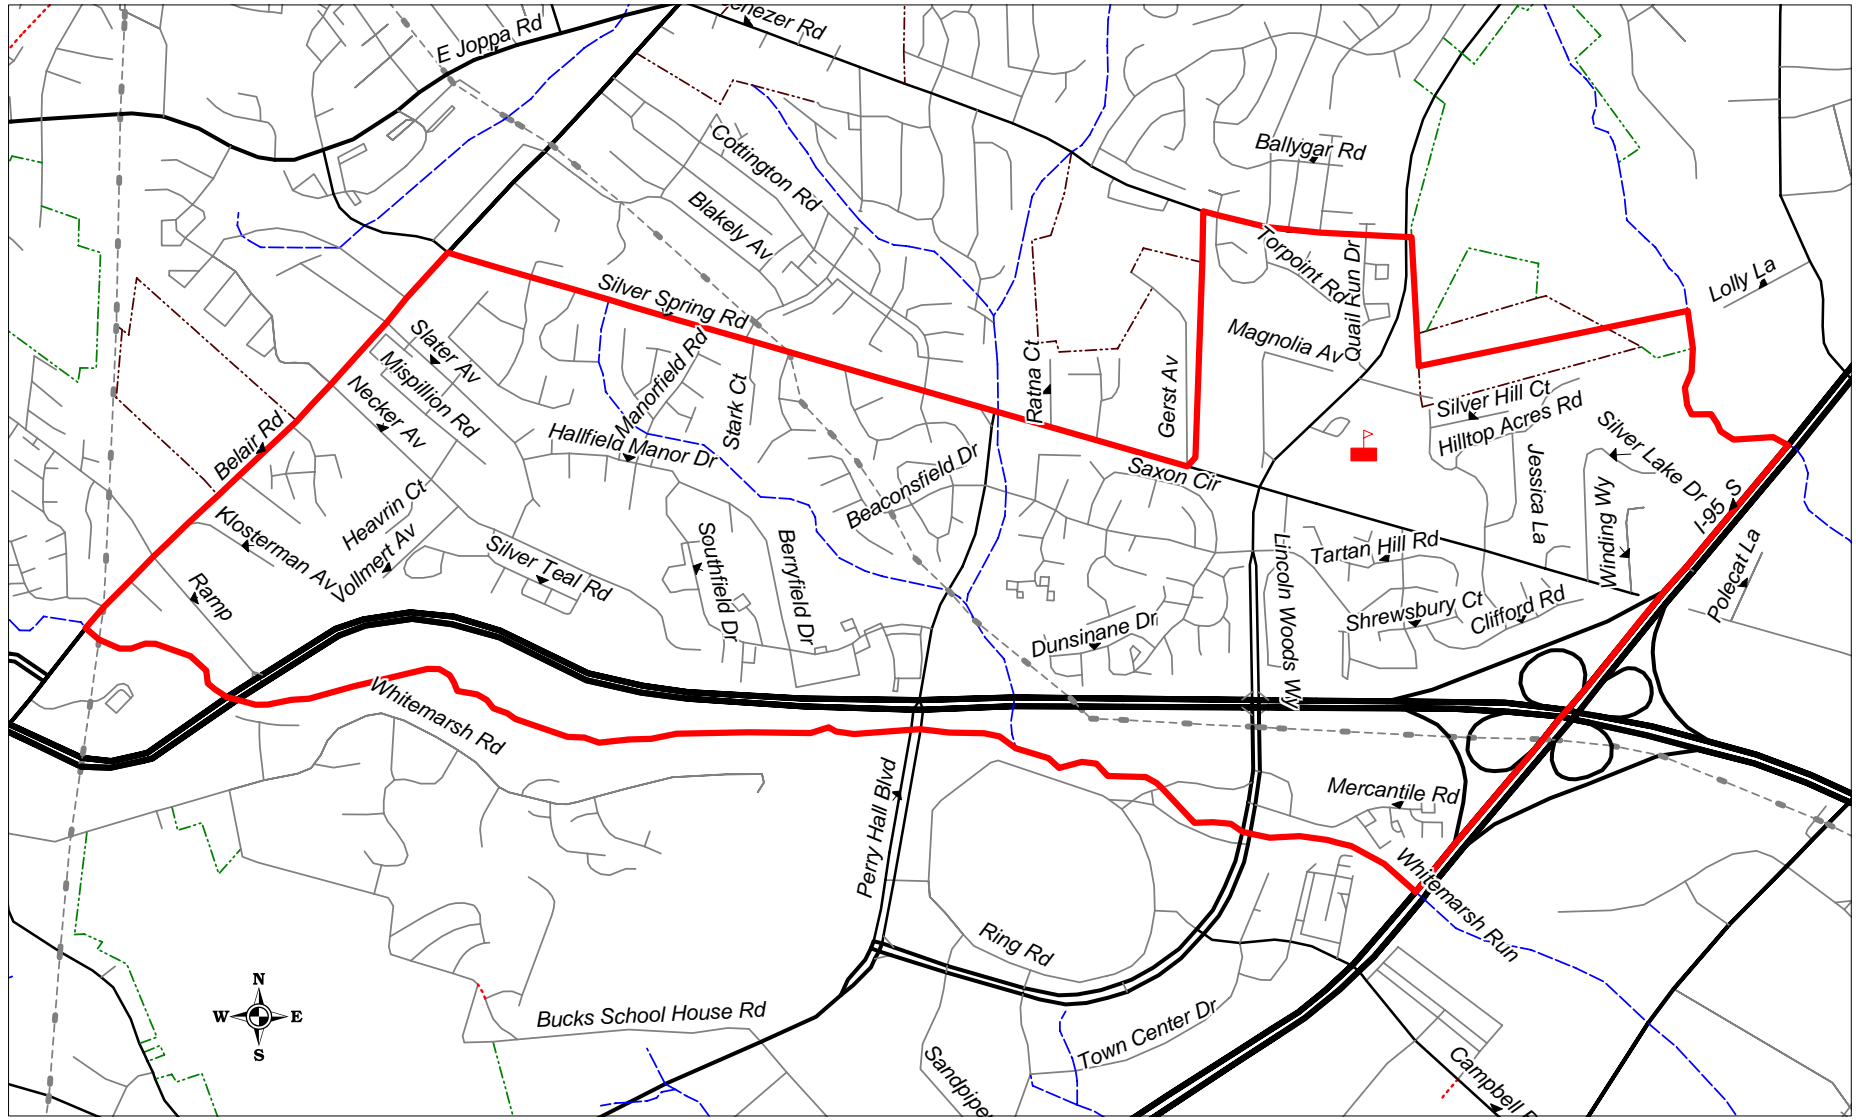

**Joppa View Elementary School**  
6019 8727 Honeygo Blvd Perry Hall, MD 21128  
(410) 887-5065  
Complete Boundary

Prepared by the Baltimore County Public Schools  
Office of Strategic Planning, May 2008