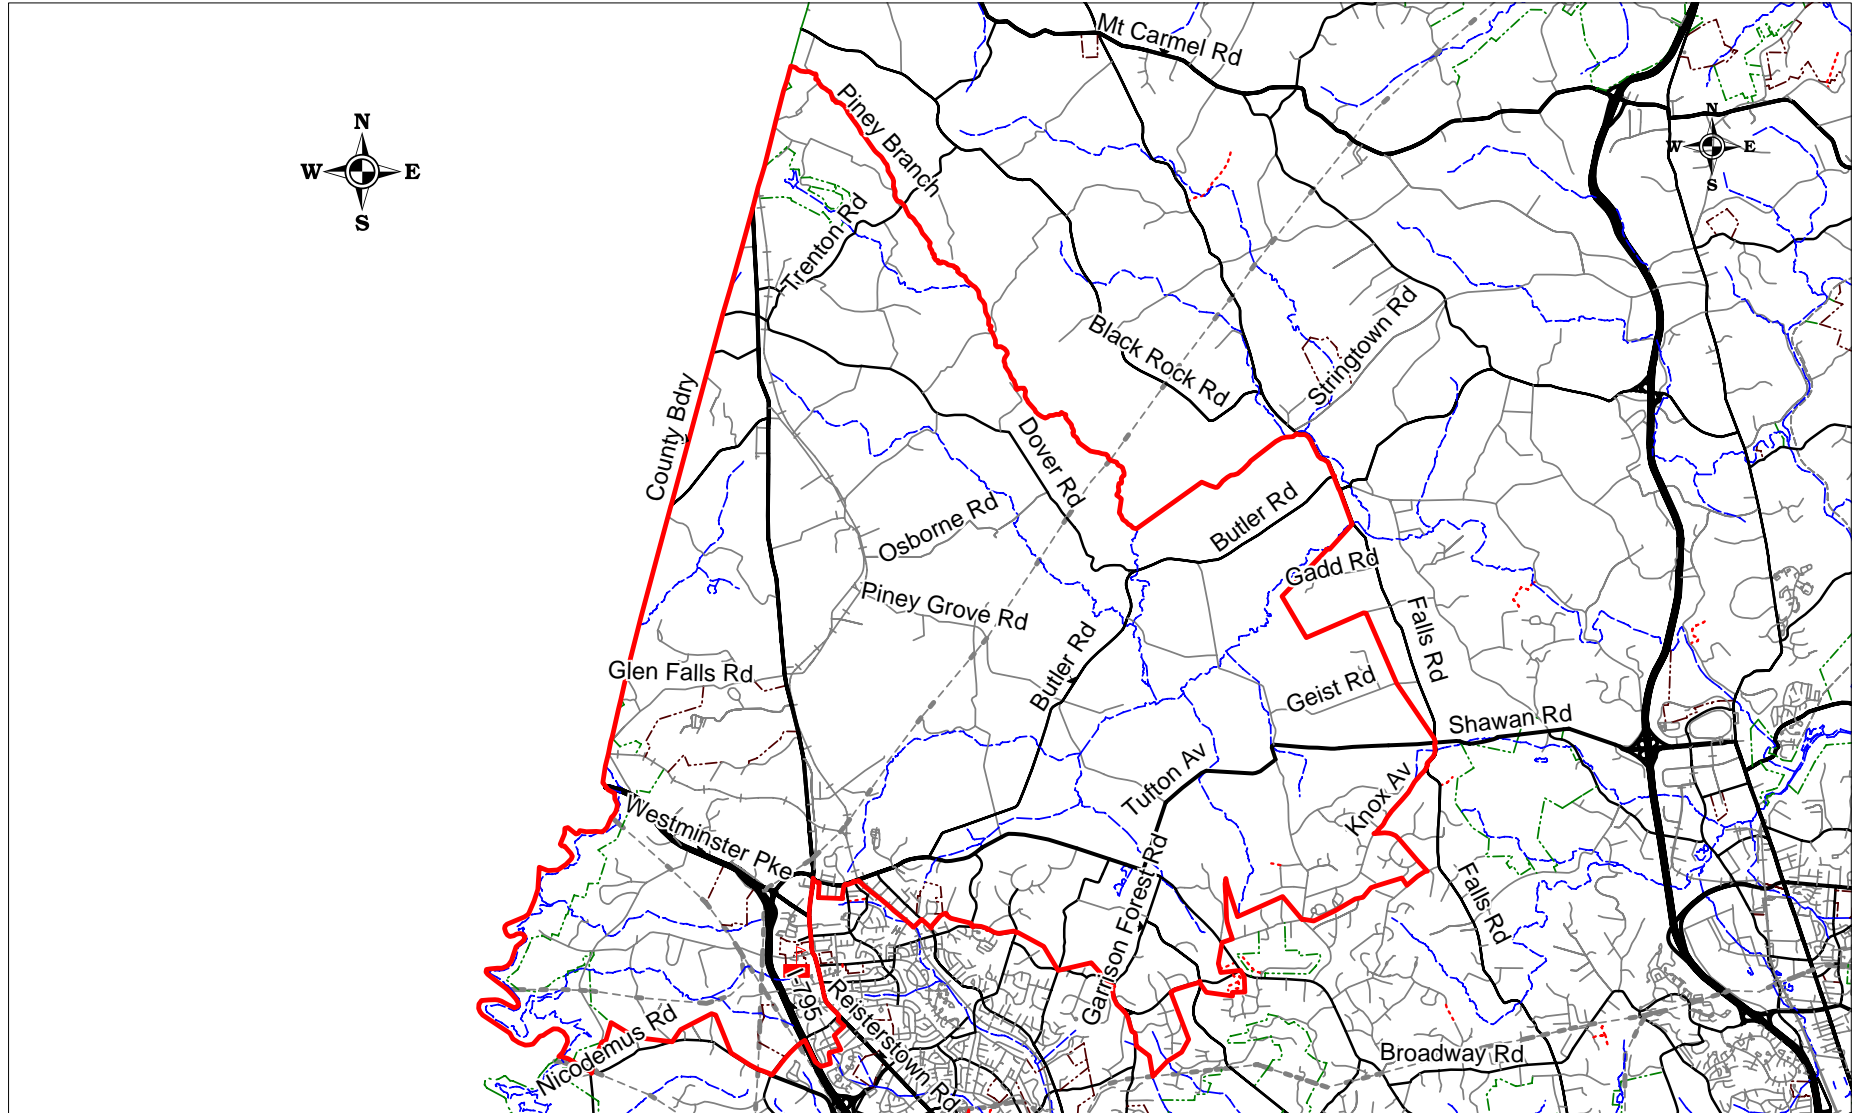

Franklin Elementary School
33 Cockey's Mill Rd. Reisterstown, MD 21136
(410) 887-1111

Prepared by the Baltimore County Public Schools
Office of Strategic Planning, June 2007

Franklin Elementary School
33 Cockey's Mill Rd. Reisterstown, MD 21136
(410) 887-1111
Southern Boundary Detail