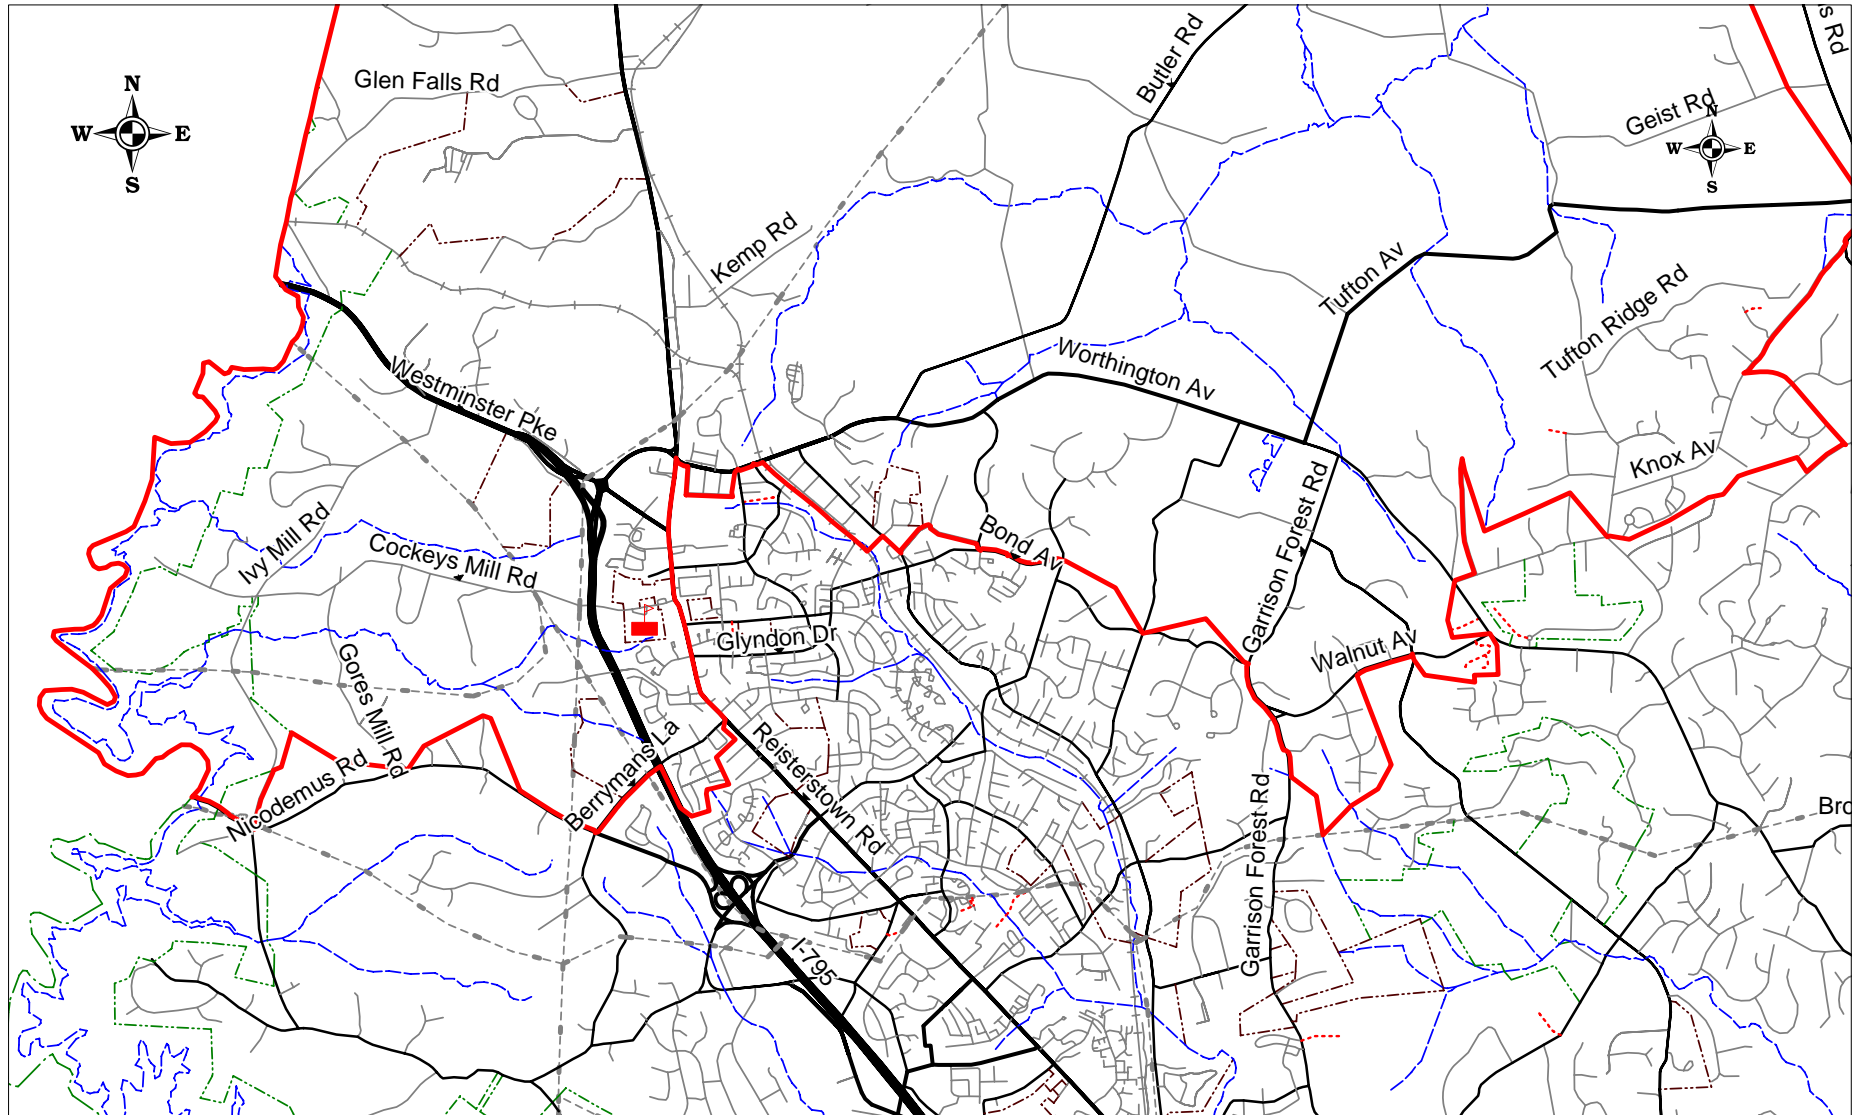

Franklin Elementary School
33 Cockey's Mill Rd. Reisterstown, MD 21136
(410) 887-1111

Prepared by the Baltimore County Public Schools
Office of Strategic Planning, June 2007

Franklin Elementary School
33 Cockey's Mill Rd. Reisterstown, MD 21136
(410) 887-1111
Southern Boundary Detail