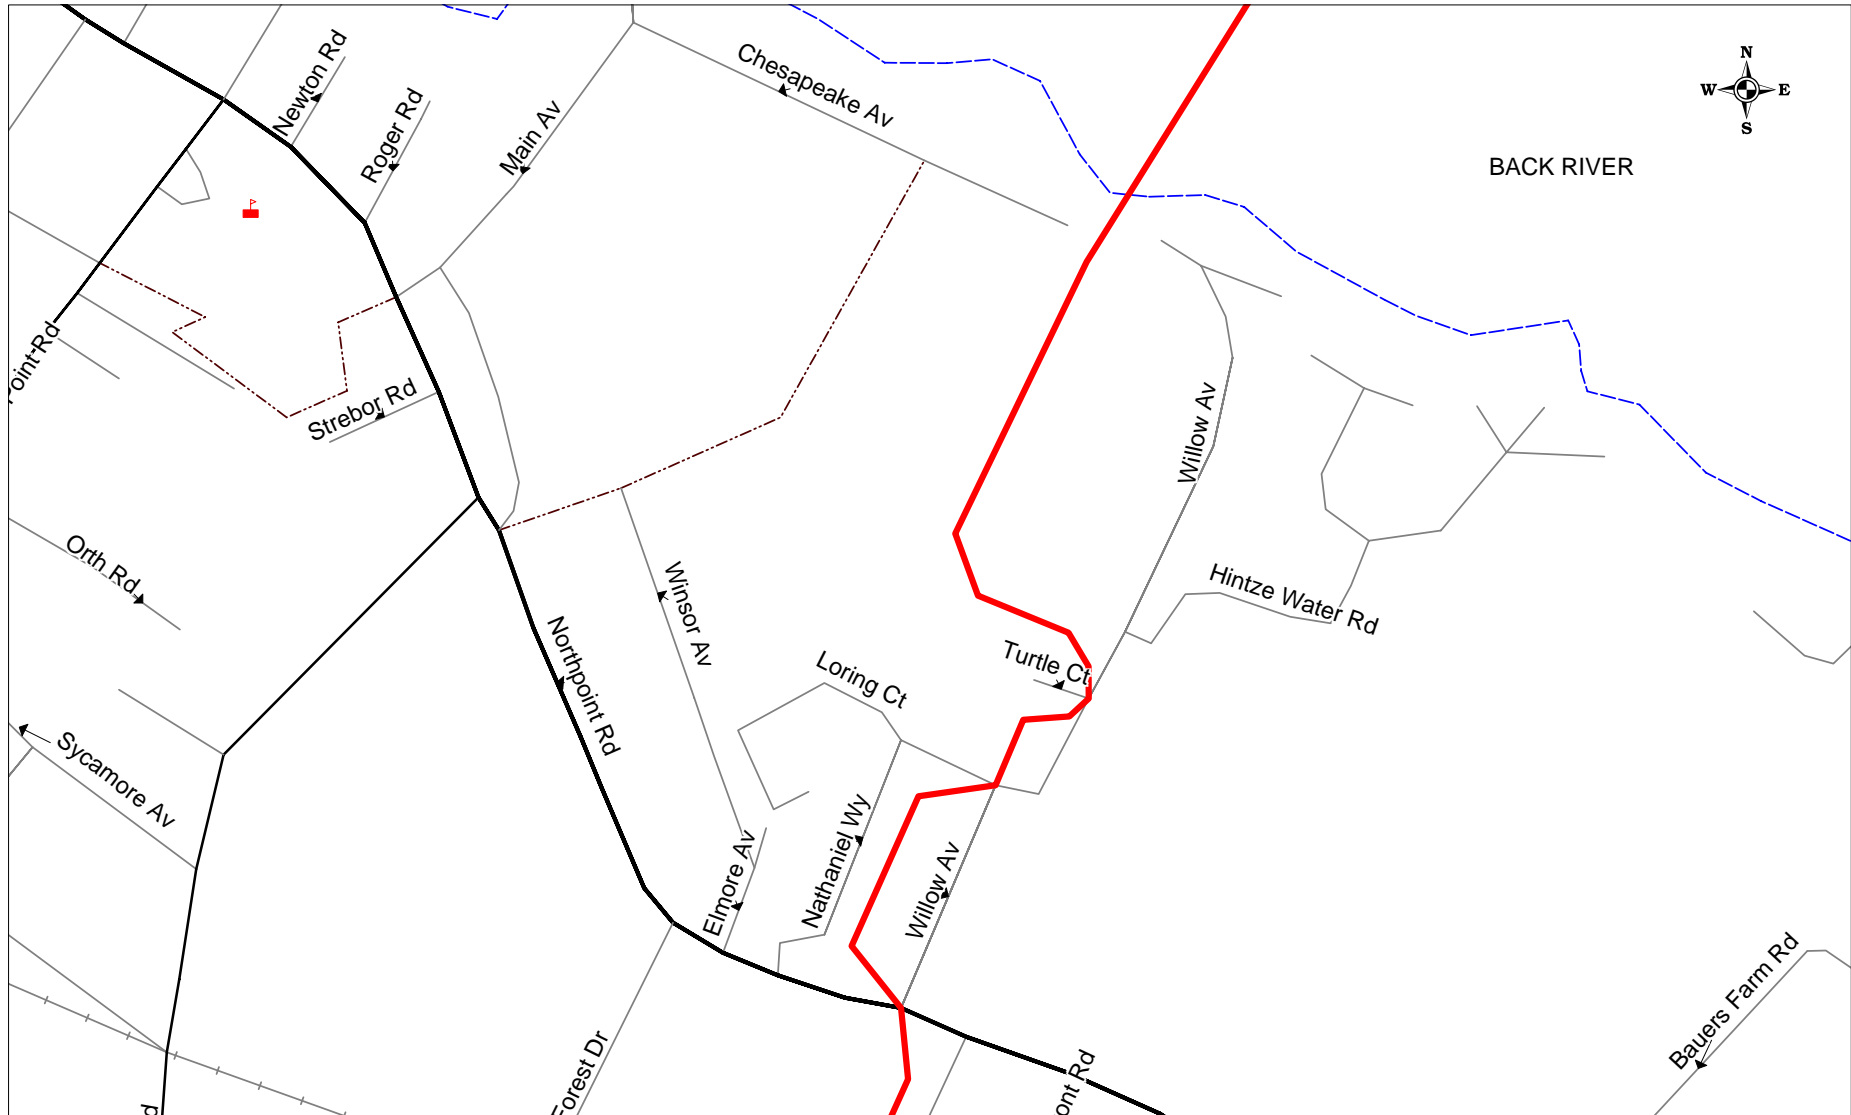

**Edgemere Elementary School**  
**7201 North Point Rd. Baltimore, MD 21219**  
**(410) 887-7507**

**Prepared by the Baltimore County Public Schools**  
**Office of Strategic Planning, March 2009**

**Edgemere Elementary School**  
**7201 North Point Rd. Baltimore, MD 21219**  
**(410) 887-7507**  
**Willow Ave Detail**