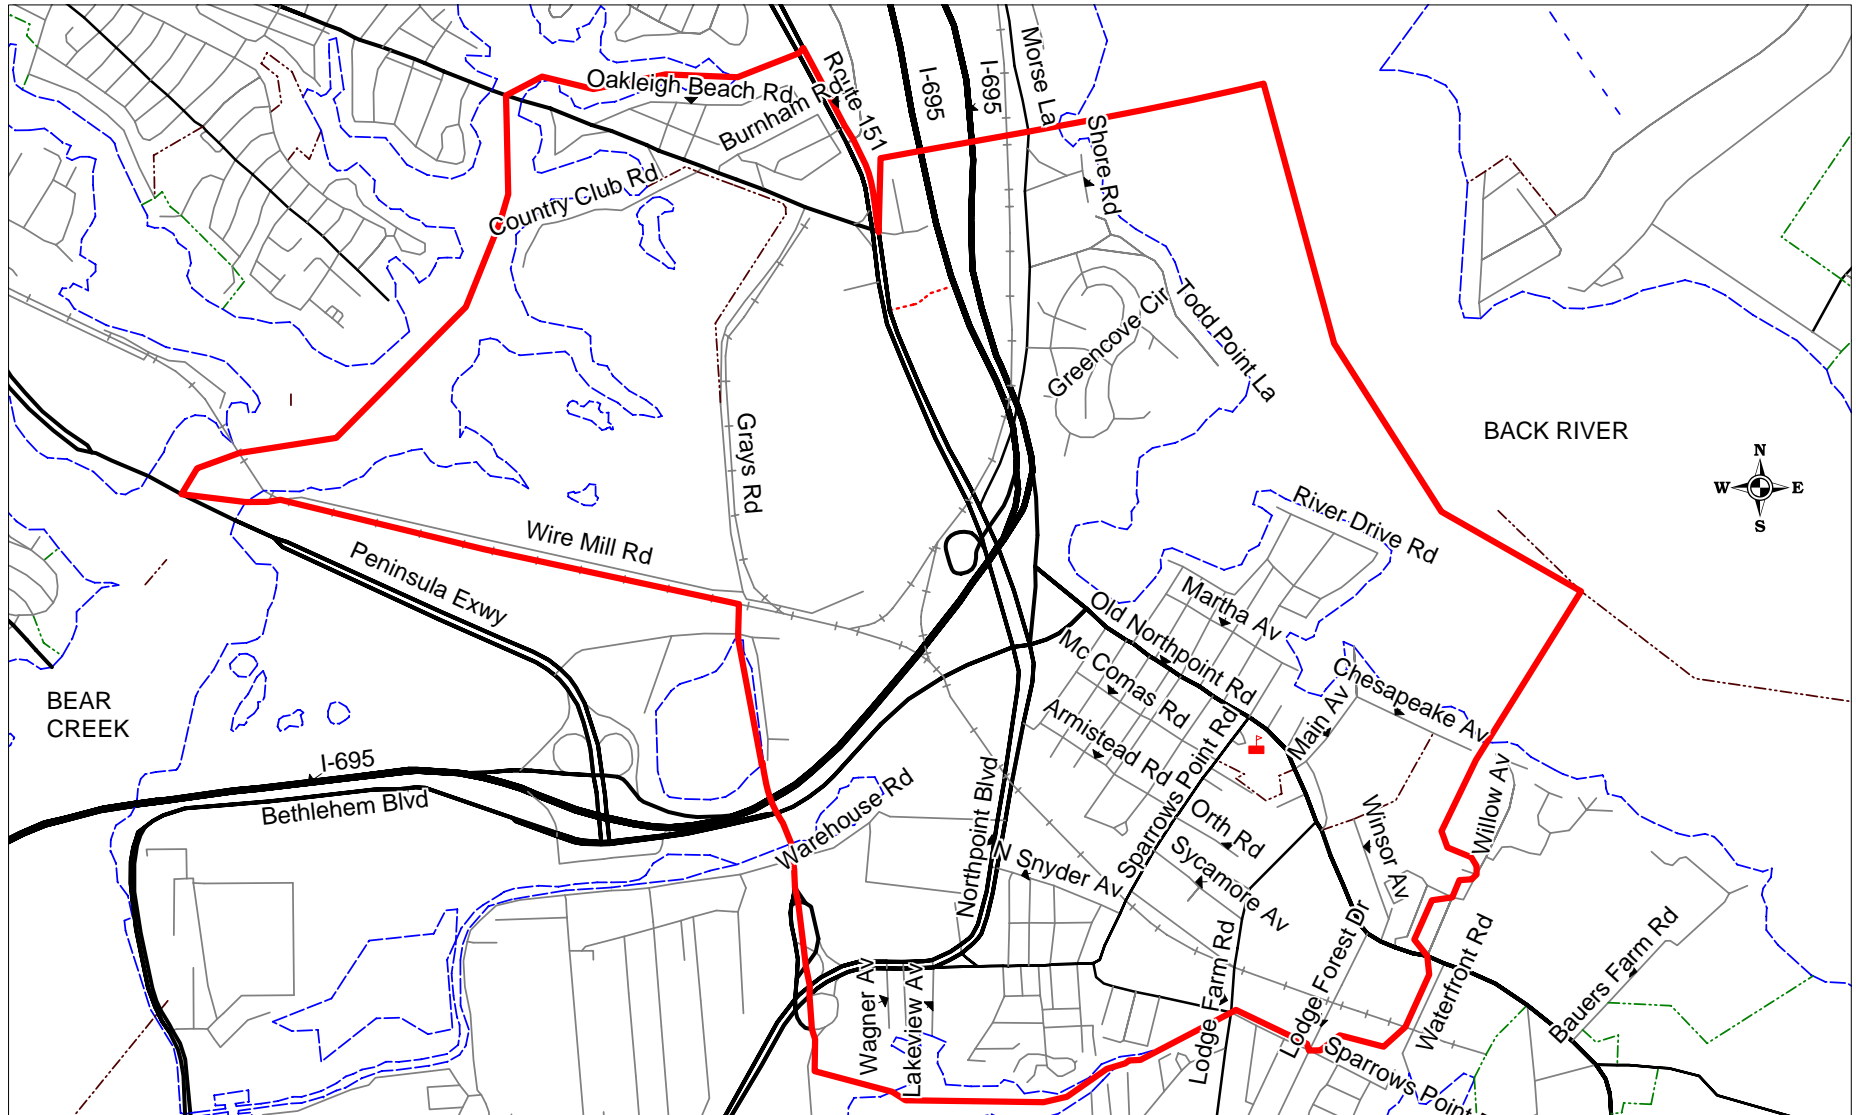

**Edgemere Elementary School**  
**7201 North Point Rd. Baltimore, MD 21219**  
**(410) 887-7507**

**Prepared by the Baltimore County Public Schools**  
**Office of Strategic Planning, March 2009**

**Edgemere Elementary School**  
**7201 North Point Rd. Baltimore, MD 21219**  
**(410) 887-7507**  
**Willow Ave Detail**