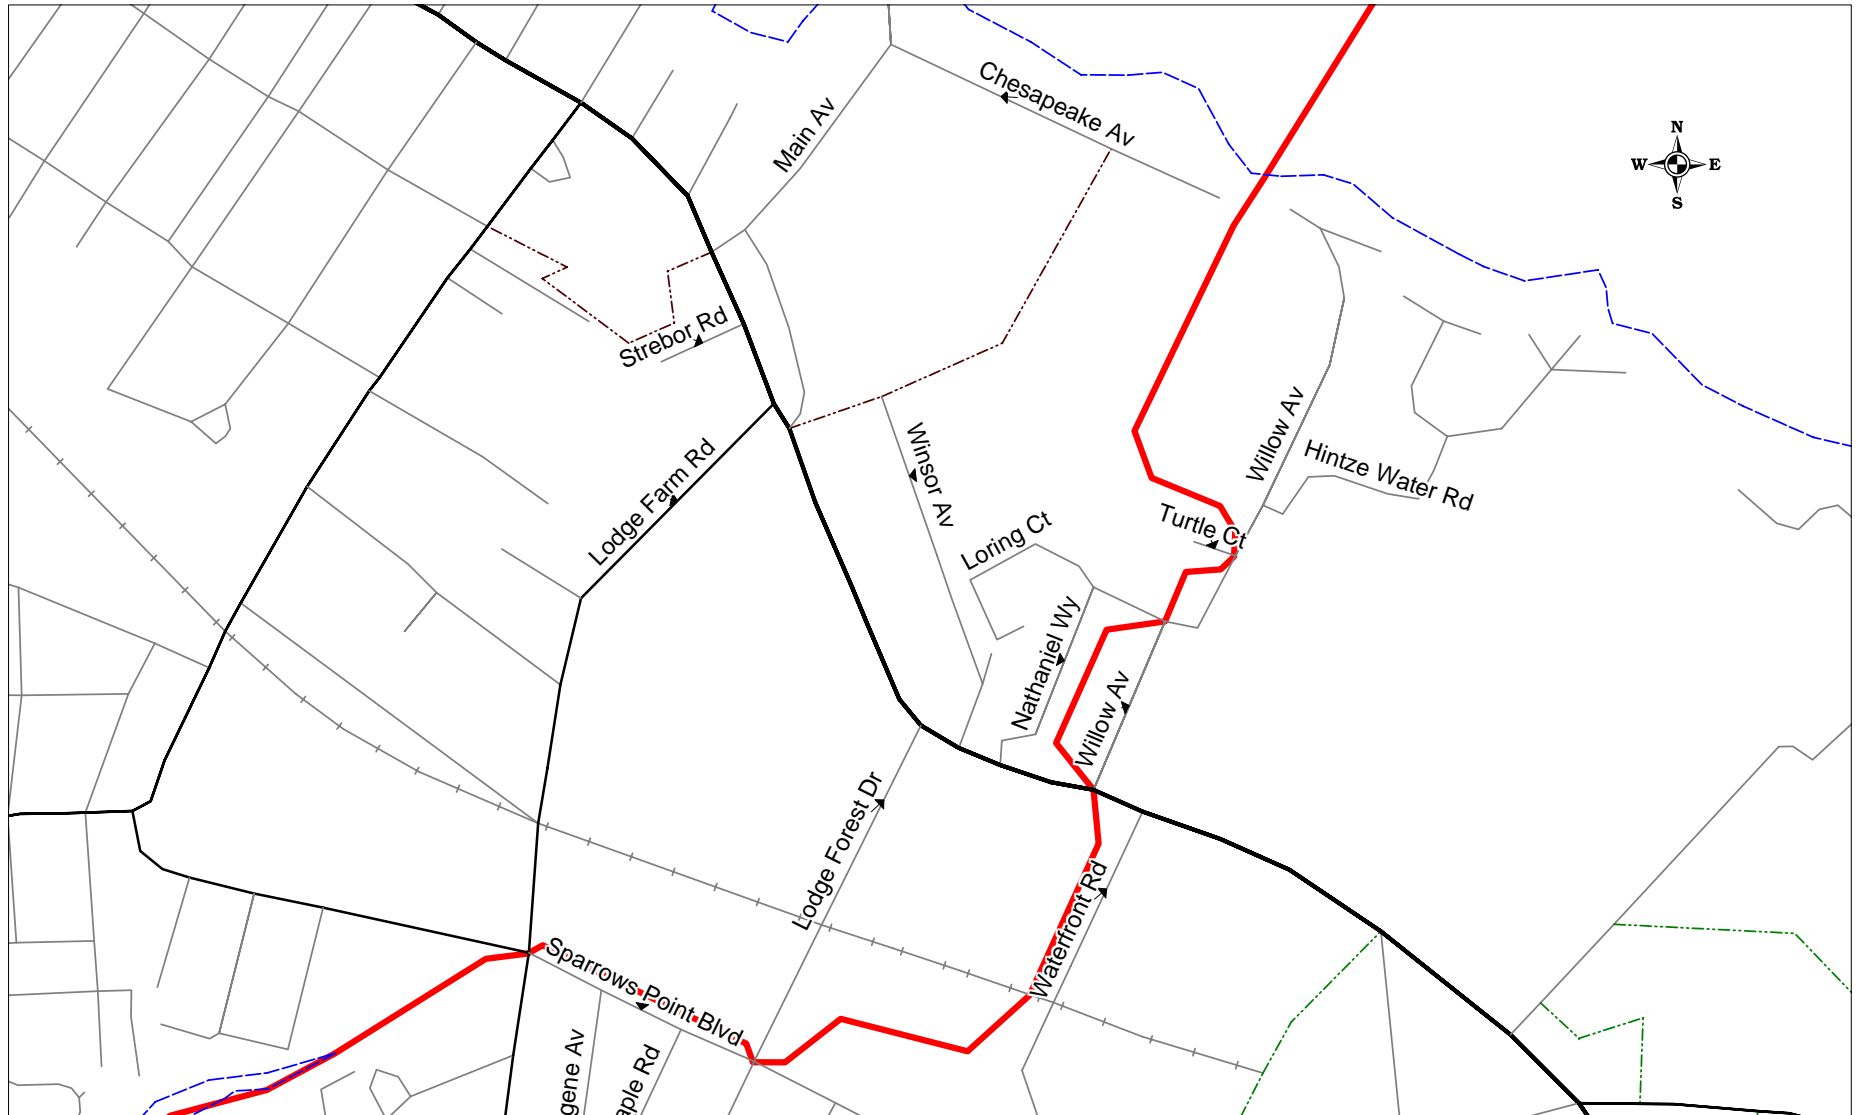

Chesapeake Terrace Elementary School
2112 Lodge Farm Rd. Baltimore, MD 21219
(410) 887-7505

**Prepared by the Baltimore County Public Schools
Office of Strategic Planning, March 2009**

Chesapeake Terrace Elementary School
2112 Lodge Farm Rd. Baltimore, MD 21219
(410) 887-7505
Willow Ave Detail