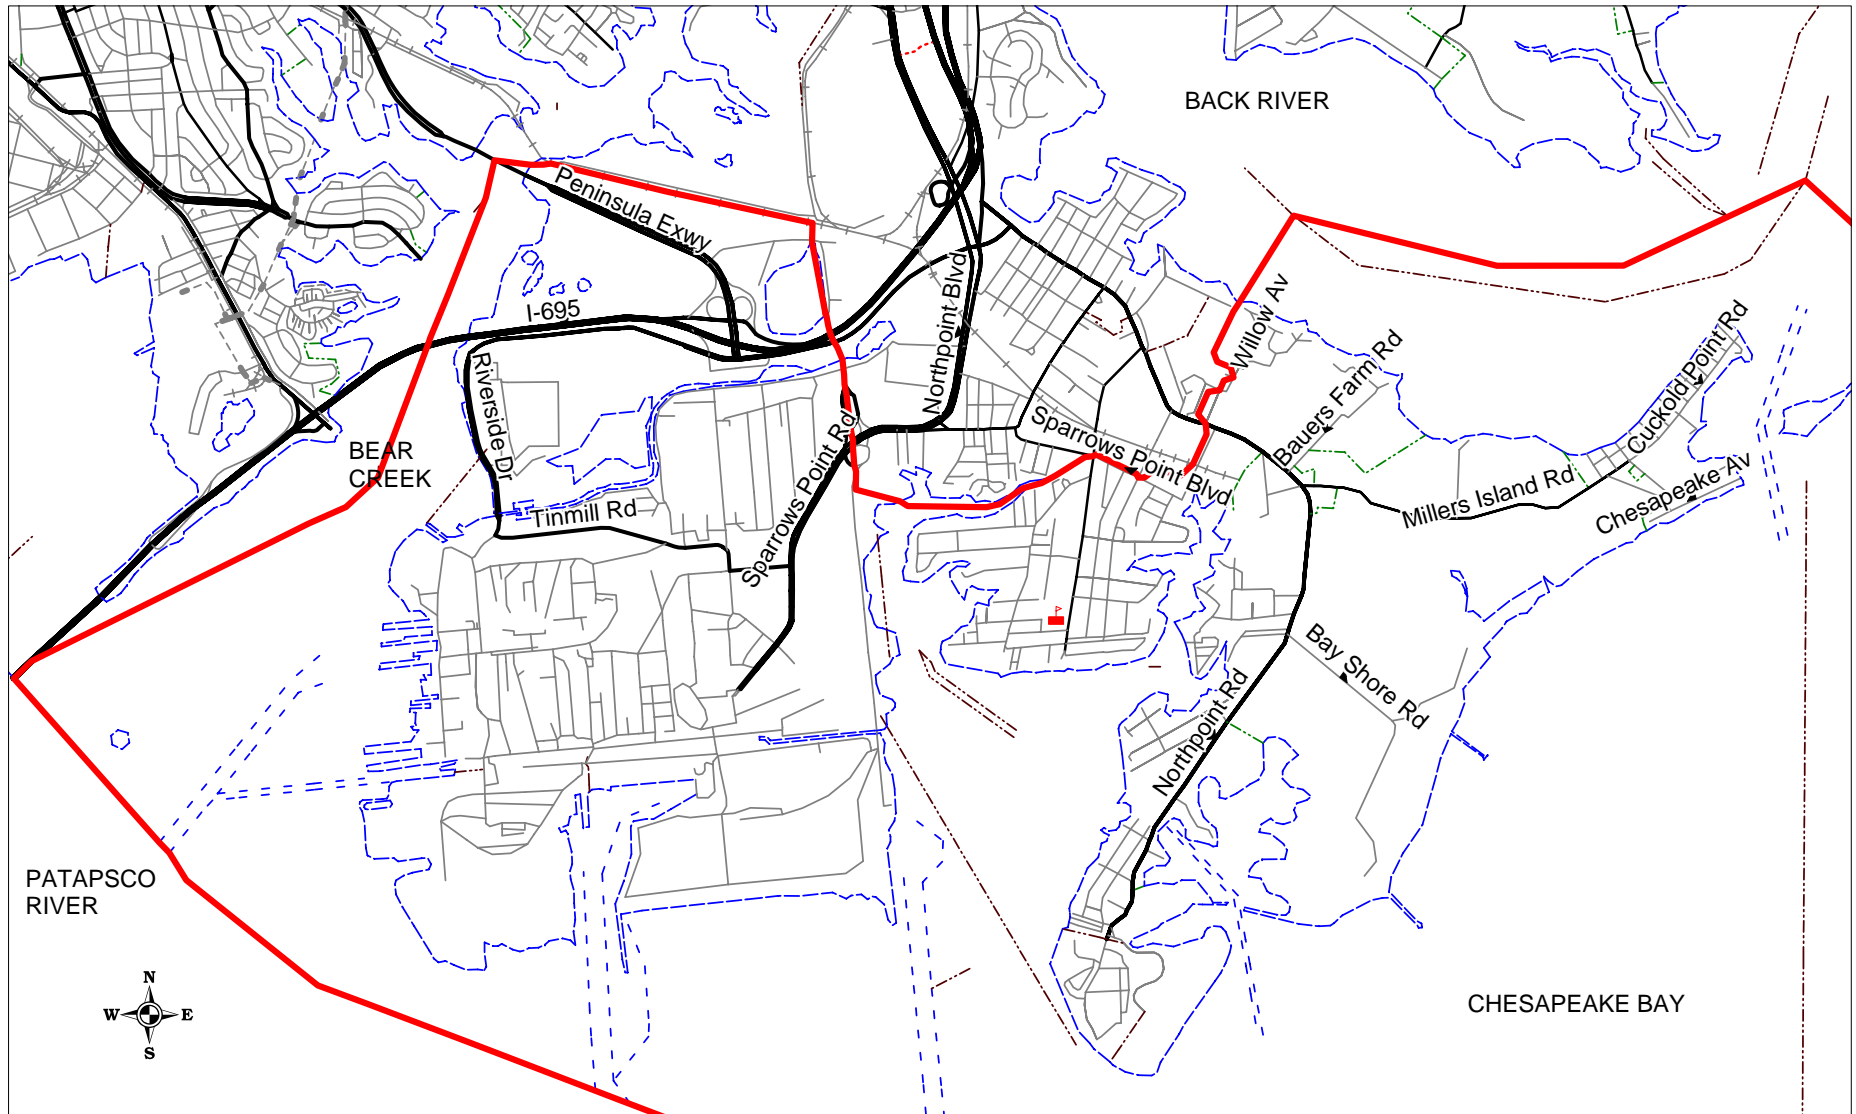

Chesapeake Terrace Elementary School
2112 Lodge Farm Rd. Baltimore, MD 21219
(410) 887-7505

**Prepared by the Baltimore County Public Schools
Office of Strategic Planning, March 2009**

Chesapeake Terrace Elementary School
2112 Lodge Farm Rd. Baltimore, MD 21219
(410) 887-7505
Willow Ave Detail