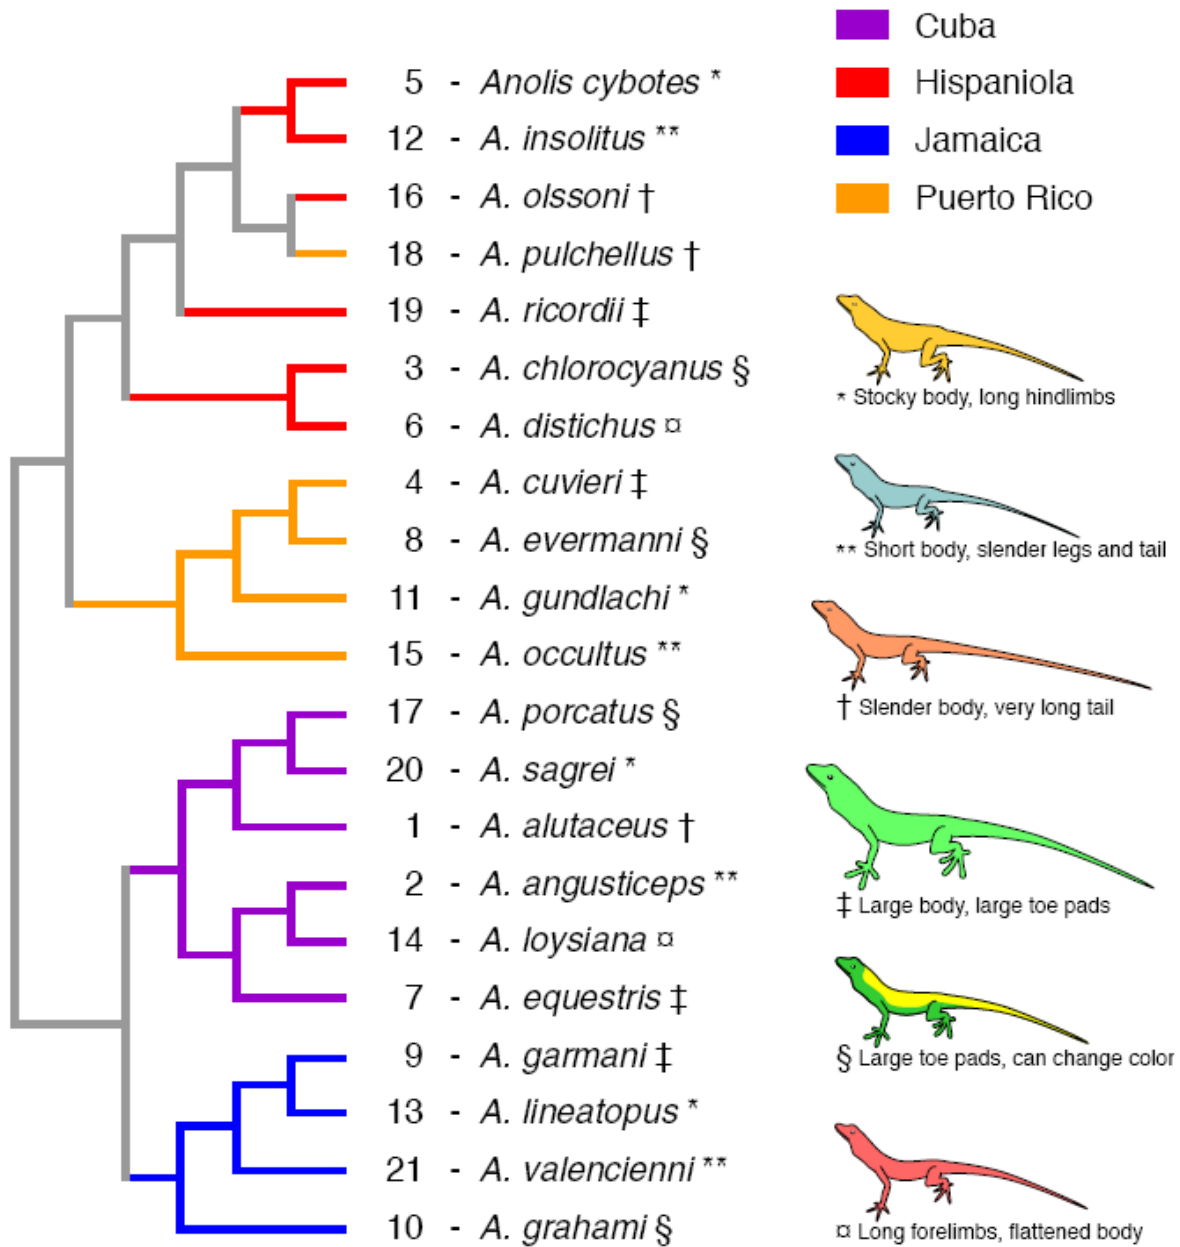

# LIZARD ICON COLOR KEY

## Anolis Lizards of the Greater Antilles: Phylogenetic Tree Key

## **Anolis Lizards of the Greater Antilles: Possible Hypotheses**

**Hypothesis One:** Lizards living on the same island are most closely related.

### **Key**

- Cuba
- Hispaniola
- Puerto Rico

**Hypothesis Two:** Lizards with the same body type and habitat are most closely related.

Anolis Lizards of the Greater Antilles: Map Key